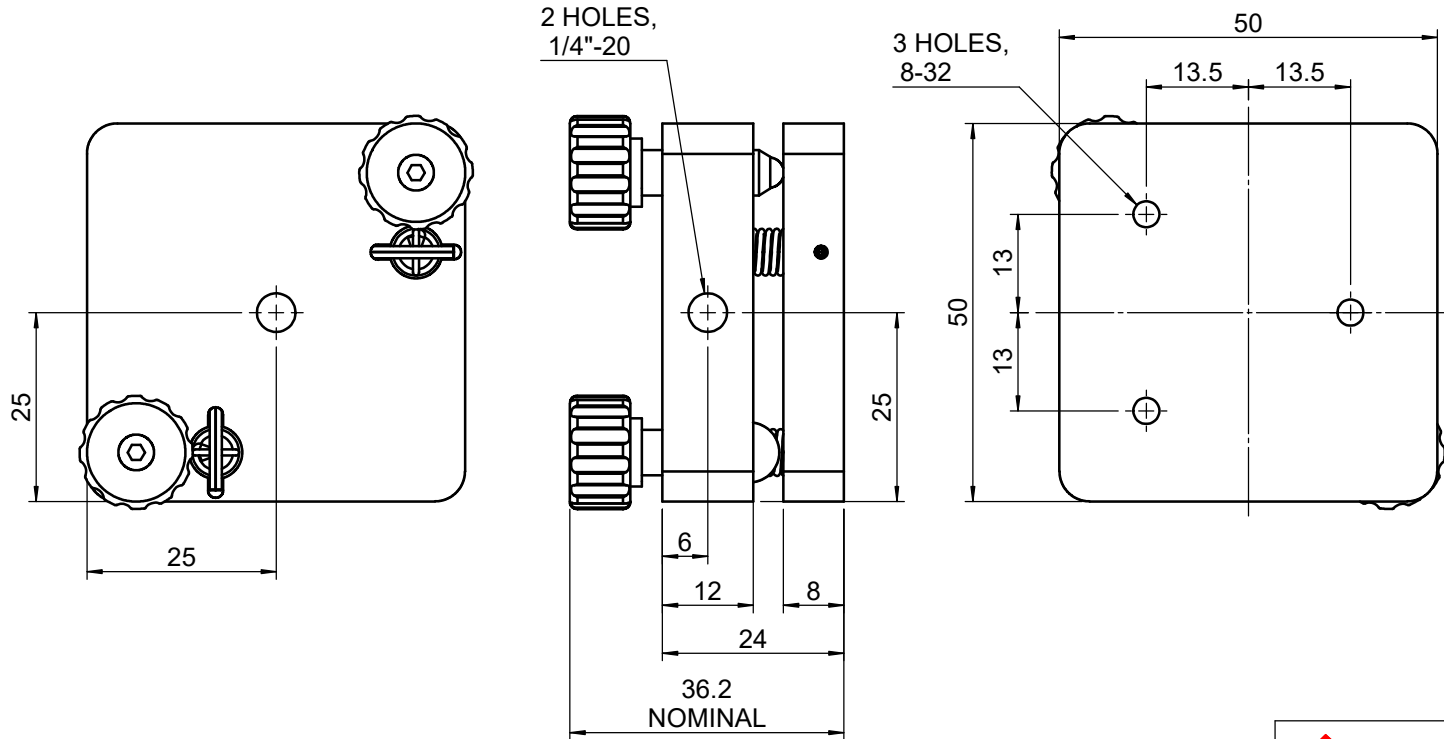

 Unice E-O Services Inc. No.5, Andong Rd., Chung Li District, Taoyuan City 32063, Taiwan, R.O.C.			TITLE: 03PRT-4	
			DWG. NO.	03PRT-4
MATERIAL:			N/A	
DRAWN	Jimmy	2010/12/30	SCALE:	1:1
ENG APPR.	Johnny	2010/12/30	REV	0