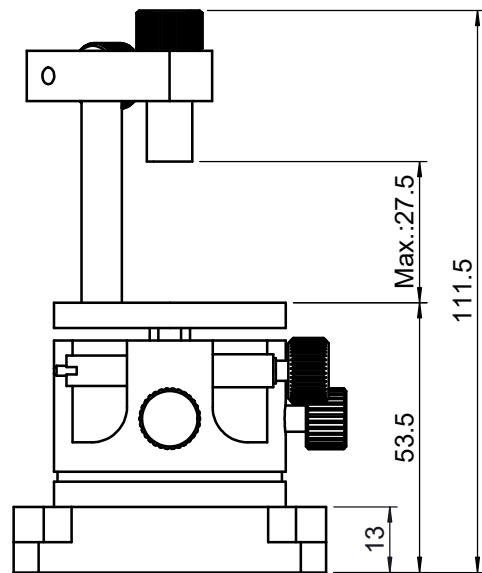

 Unice E-O Services Inc. No.5, Andong Rd., Chung Li District, Taoyuan City 32063, Taiwan, R.O.C.			TITLE:	
			03PRT-3M	
			DWG. NO.	03PRT-3M
			MATERIAL:	
			N/A	
DRAWN	NAME	DATE	SCALE:	1:1.5
ENG APPR.	Johnny	2010/12/30	REV	0