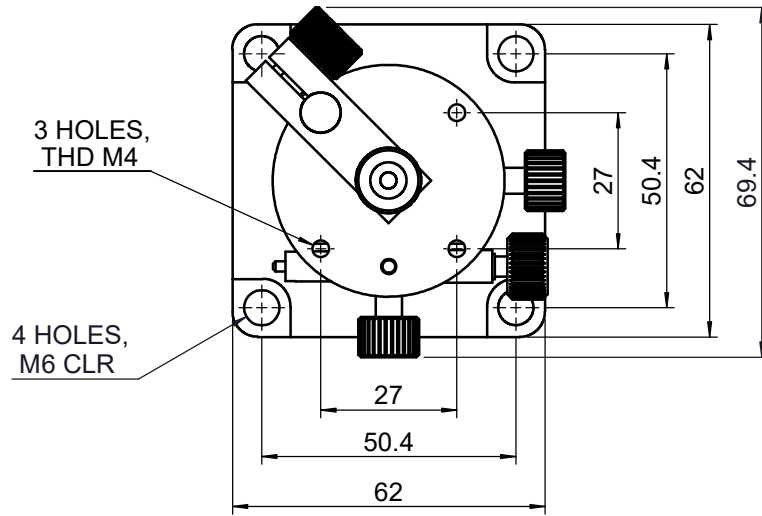

 Unice E-O Services Inc. No.5, Andong Rd., Chung Li District, Taoyuan City 32063, Taiwan, R.O.C.			TITLE:	
			03PRT-3M	
			DWG. NO.	03PRT-3M
			MATERIAL:	
			N/A	
DRAWN	NAME	DATE	SCALE:	1:1.5
ENG APPR.	Johnny	2010/12/30	REV	0