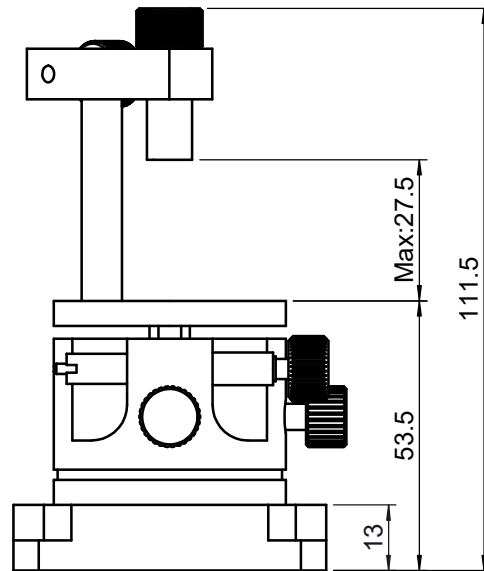

 Unice E-O Services Inc. No.5, Andong Rd., Chung Li District, Taoyuan City 32063, Taiwan, R.O.C.			TITLE:	
			03PRT-3	
			DWG. NO.	03PRT-3
			MATERIAL:	
DRAWN			NAME	DATE
ENG APPR.			NAME	DATE
			SCALE:	1:1.5
			REV	0