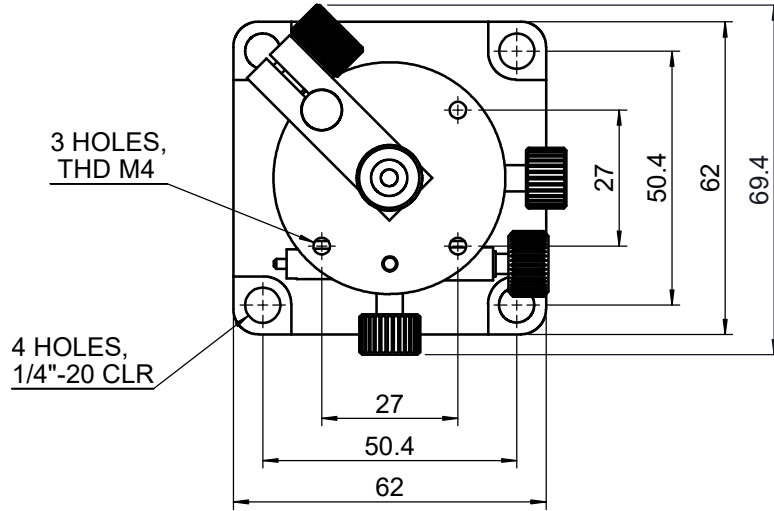

 Unice E-O Services Inc. No.5, Andong Rd., Chung Li District, Taoyuan City 32063, Taiwan, R.O.C.			TITLE:	
			03PRT-3	
			DWG. NO.	03PRT-3
			MATERIAL:	
DRAWN			NAME	DATE
ENG APPR.			NAME	DATE
			SCALE:	1:1.5
			REV	0