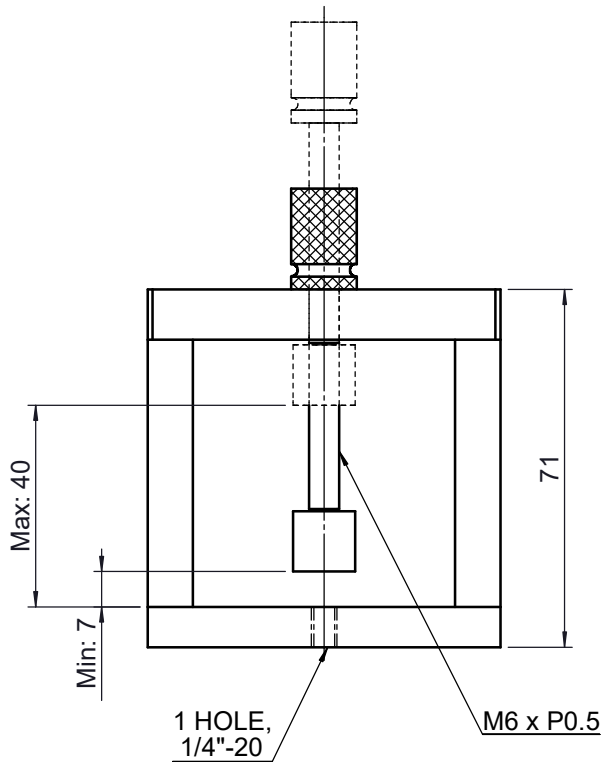

 Unice E-O Services Inc. No.5, Andong Rd., Chung Li District, Taoyuan City 32063, Taiwan, R.O.C.			TITLE: 03PRT-1	
			DWG. NO.	03PRT-1
MATERIAL:			N/A	
DRAWN	Jimmy	2010/12/30	SCALE:	1:1.5
ENG APPR.	Johnny	2010/12/30	REV	0