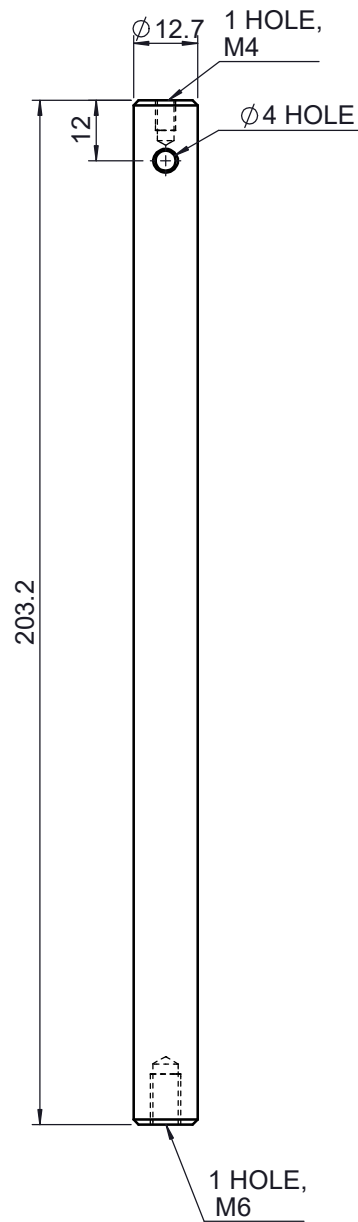

UNIT:m/m

 <b>Unice E-O Services Inc.</b> No.5, Andong Rd., Chung Li District, Taoyuan City 32063, Taiwan, R.O.C.			TITLE: 03MPS-8M	
			DWG. NO.	03MPS-8M
	NAME	DATE	MATERIAL: N/A	
DRAWN	Jimmy	2010/12/30	SCALE:	1:1.5
ENG APPR.	Johnny	2010/12/30	REV	0