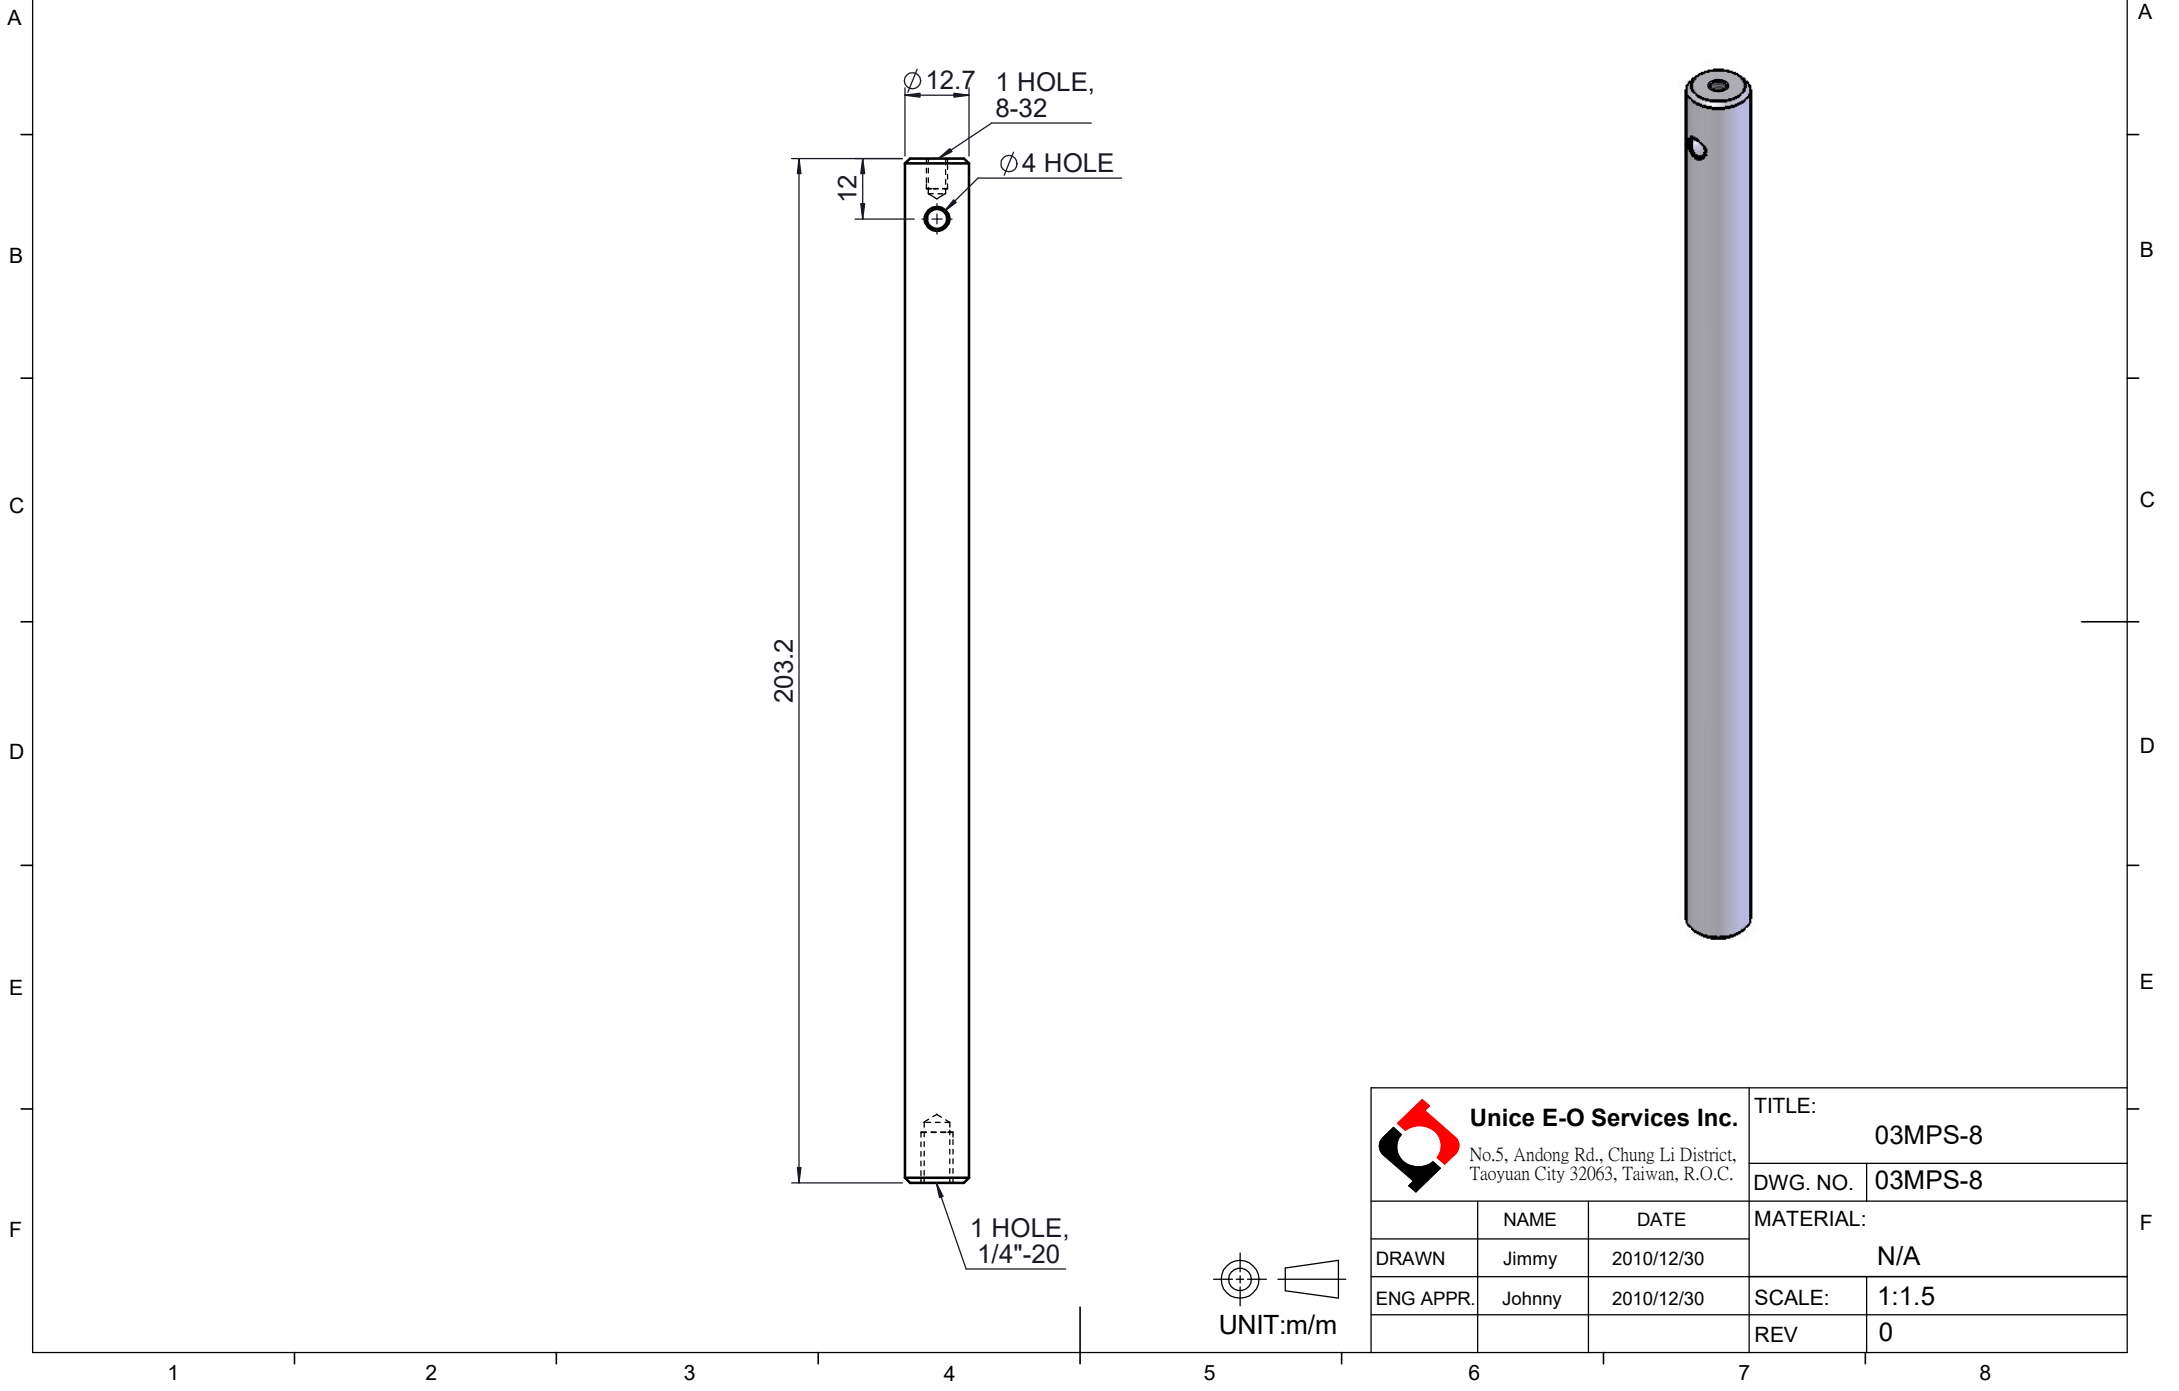

 <b>Unice E-O Services Inc.</b> No.5, Andong Rd., Chung Li District, Taoyuan City 32063, Taiwan, R.O.C.			TITLE:	
			03MPS-8	
			DWG. NO.	03MPS-8
			MATERIAL:	
			N/A	
DRAWN	NAME	DATE	SCALE:	1:1.5
ENG APPR.	Johnny	2010/12/30	REV	0