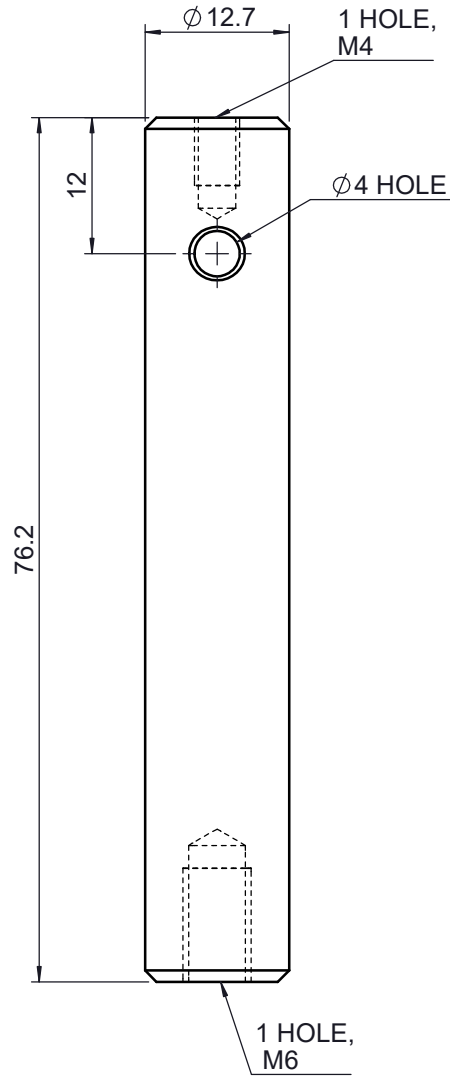

 Unice E-O Services Inc. No.5, Andong Rd., Chung Li District, Taoyuan City 32063, Taiwan, R.O.C.			TITLE: 03MPS-3M	
			DWG. NO.	03MPS-3M
DRAWN			MATERIAL: N/A	
ENG APPR.			SCALE:	1.5:1
			REV	0