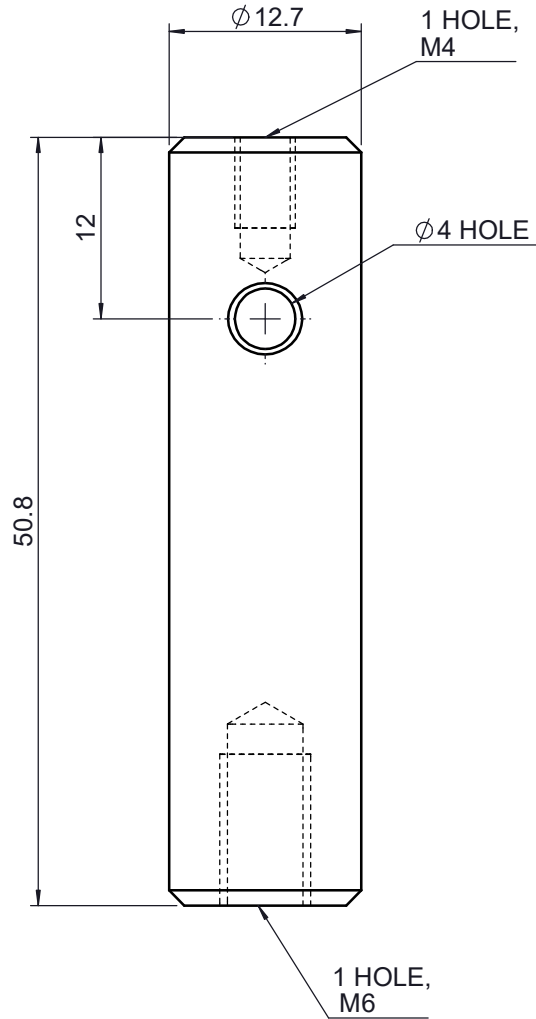

 Unice E-O Services Inc. No.5, Andong Rd., Chung Li District, Taoyuan City 32063, Taiwan, R.O.C.			TITLE:	
			03MPS-2M	
			DWG. NO.	03MPS-2M
			MATERIAL:	
			N/A	
DRAWN	NAME	DATE	SCALE:	2:1
ENG APPR.	Johnny	2010/12/30	REV	0