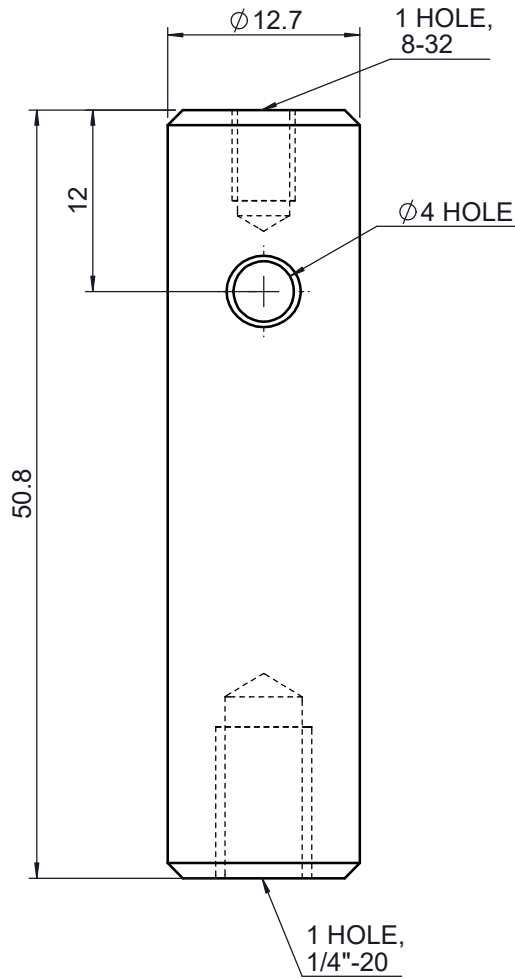

 <b>Unice E-O Services Inc.</b> No.5, Andong Rd., Chung Li District, Taoyuan City 32063, Taiwan, R.O.C.			TITLE:	
			03MPS-2	
			DWG. NO.	03MPS-2
			MATERIAL:	
			N/A	
DRAWN	NAME	DATE	SCALE:	2:1
ENG APPR.	Johnny	2010/12/30	REV	0