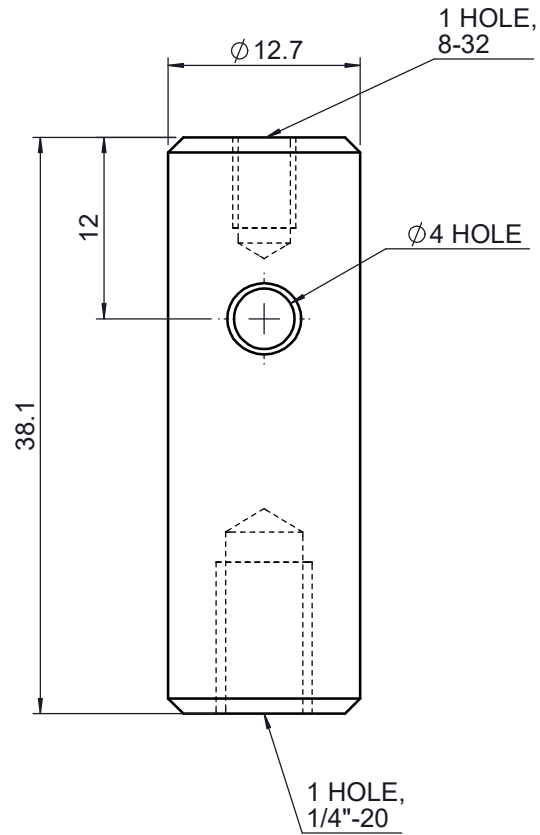

 Unice E-O Services Inc. No.5, Andong Rd., Chung Li District, Taoyuan City 32063, Taiwan, R.O.C.			TITLE:	
			03MPS-1.5	
			DWG. NO.	03MPS-1.5
			MATERIAL:	N/A
DRAWN	NAME	DATE	SCALE:	2:1
ENG APPR.	Johnny	2010/12/30	REV	0