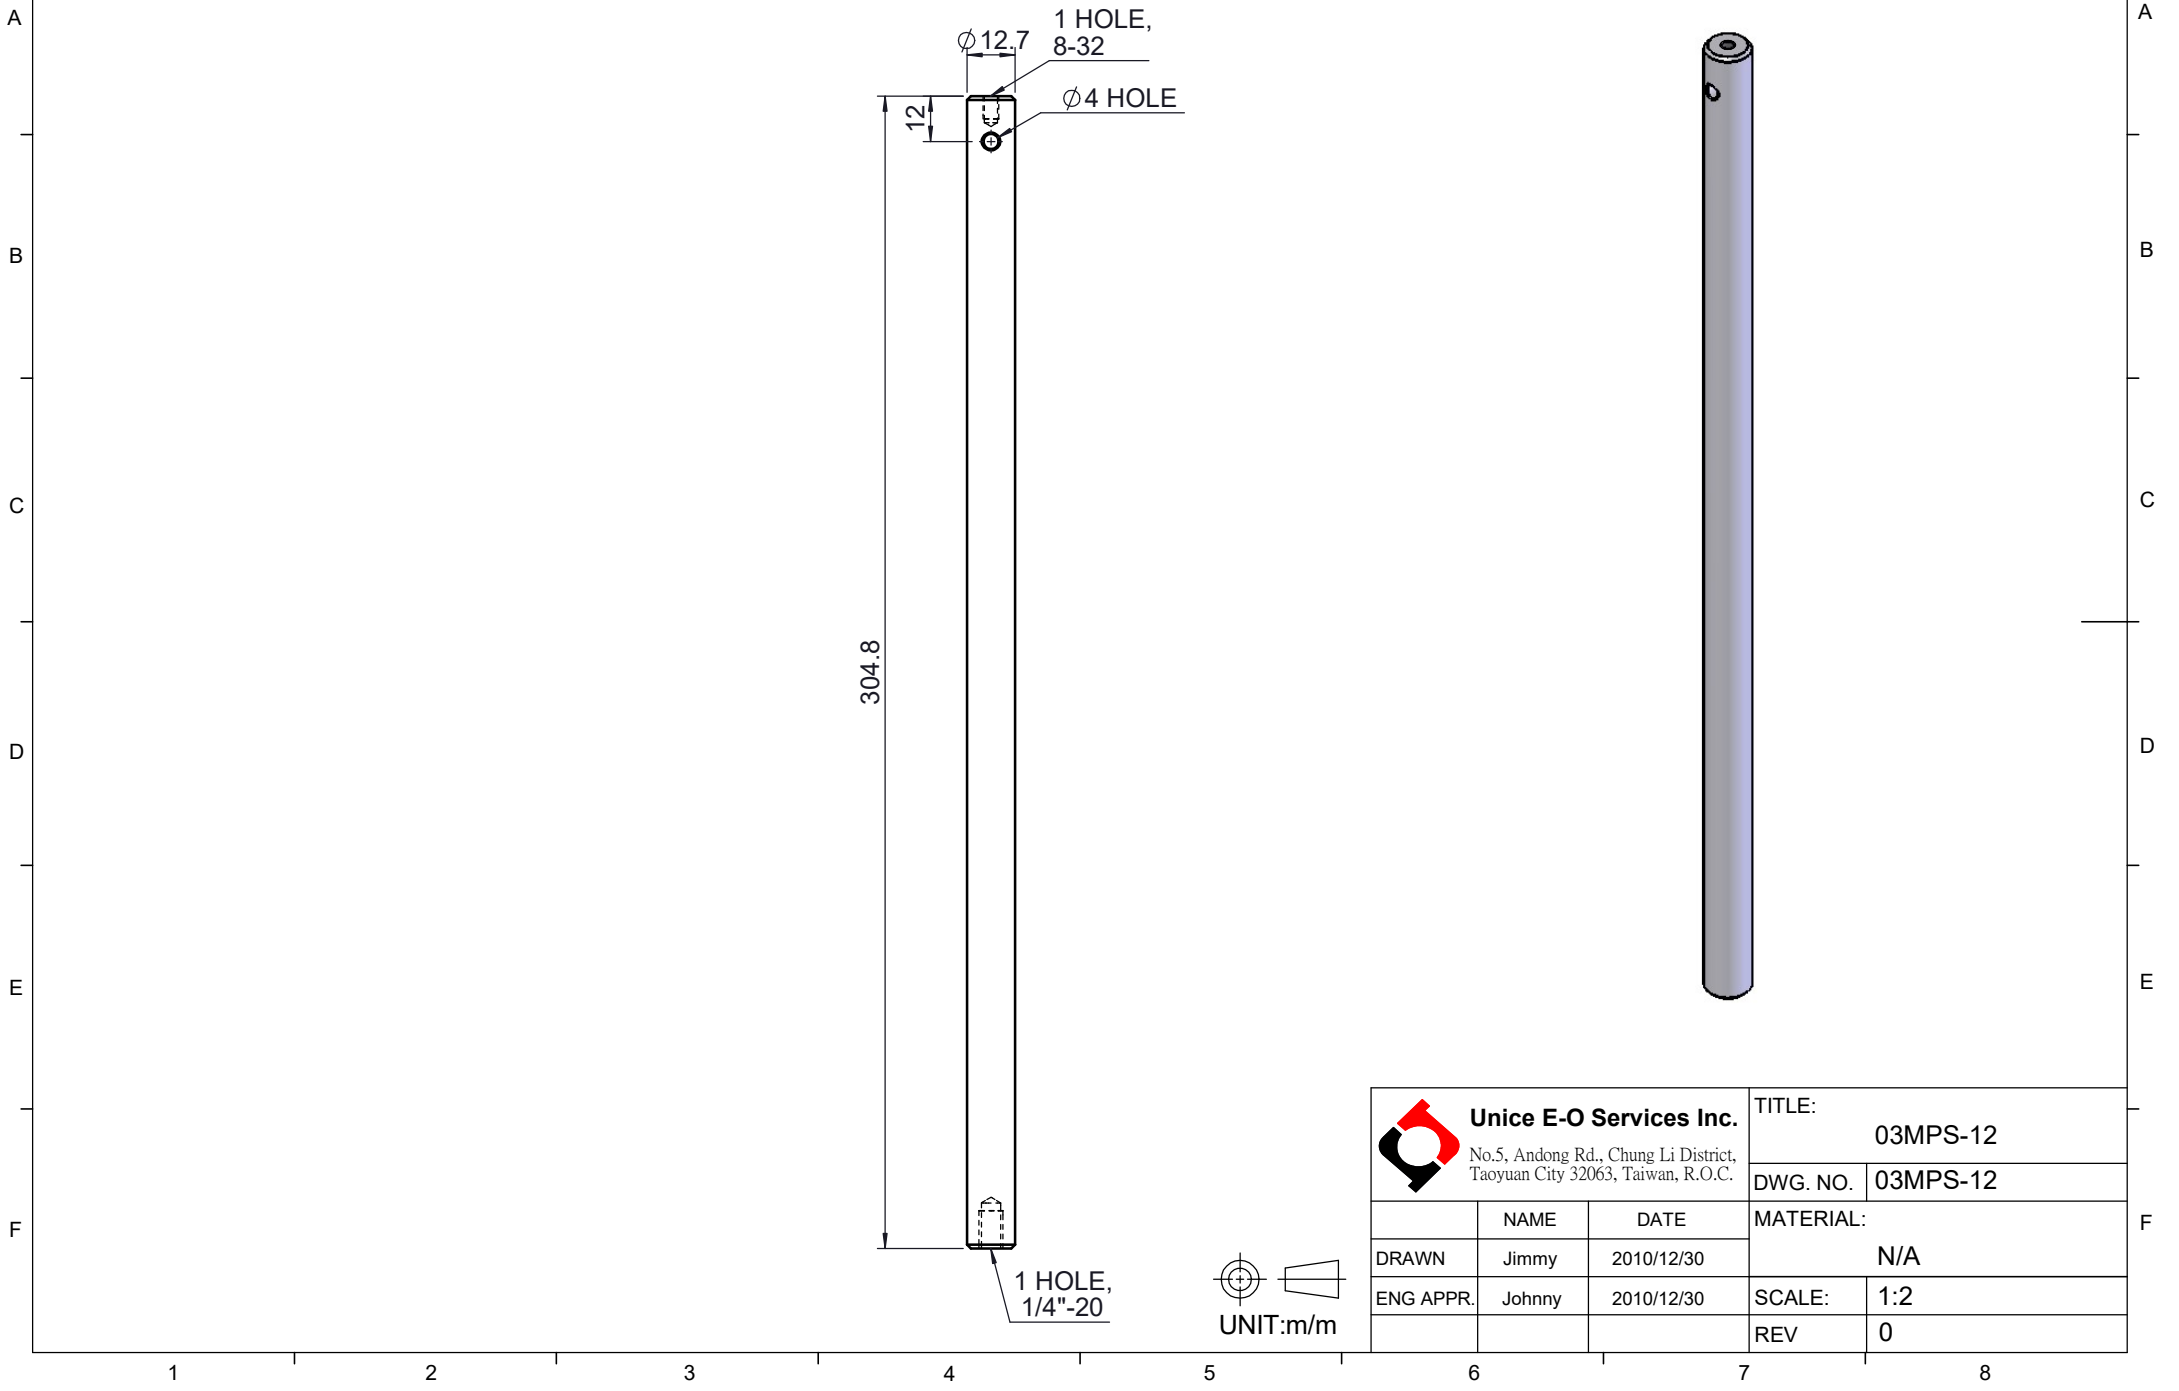

 Unice E-O Services Inc. No.5, Andong Rd., Chung Li District, Taoyuan City 32063, Taiwan, R.O.C.			TITLE:	
			03MPS-12	
			DWG. NO.	03MPS-12
			MATERIAL:	
			N/A	
DRAWN	NAME	DATE	SCALE:	1:2
ENG APPR.	Johnny	2010/12/30	REV	0

 UNIT:m/m