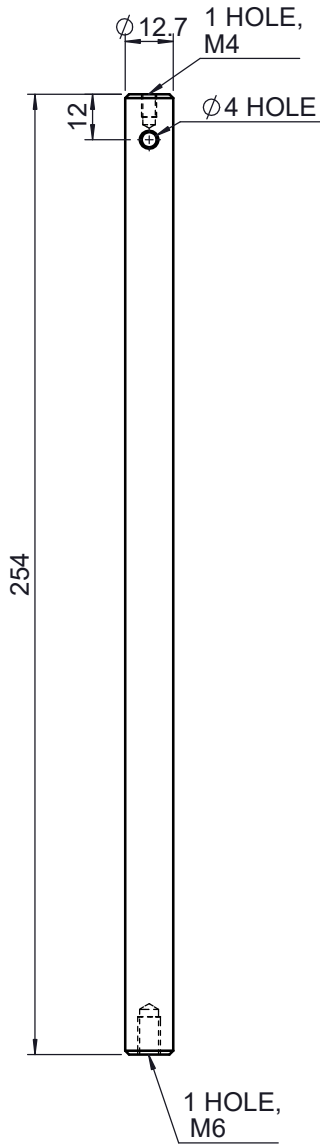

 Unice E-O Services Inc. No.5, Andong Rd., Chung Li District, Taoyuan City 32063, Taiwan, R.O.C.			TITLE:	
			03MPS-10M	
			DWG. NO.	03MPS-10M
			MATERIAL:	N/A
DRAWN	NAME	DATE	SCALE:	1:2
ENG APPR.	Johnny	2010/12/30	REV	0