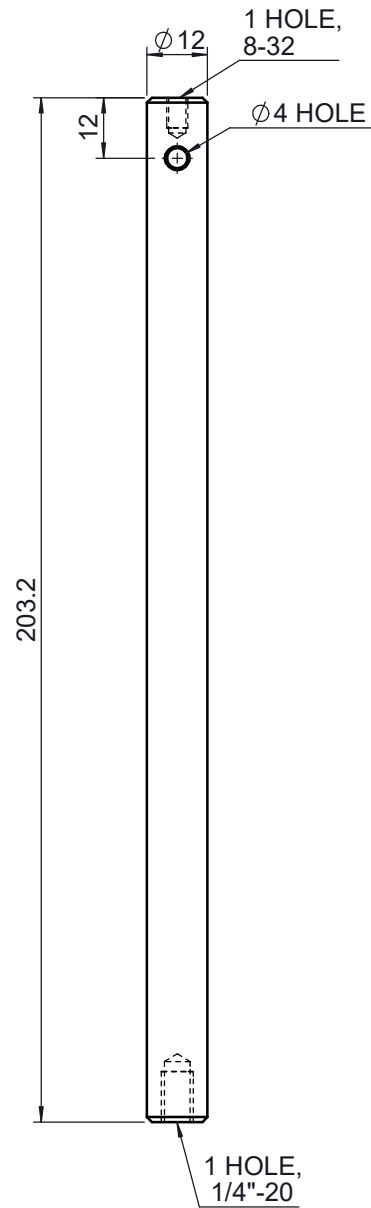

 Unice E-O Services Inc. No.5, Andong Rd., Chung Li District, Taoyuan City 32063, Taiwan, R.O.C.			TITLE: 03MPS-8-A	
			DWG. NO.	03MPS-8-A
	NAME	DATE	MATERIAL: N/A	
DRAWN	Jimmy	2010/12/30	SCALE:	1:1.5
ENG APPR.	Johnny	2010/12/30	REV	0