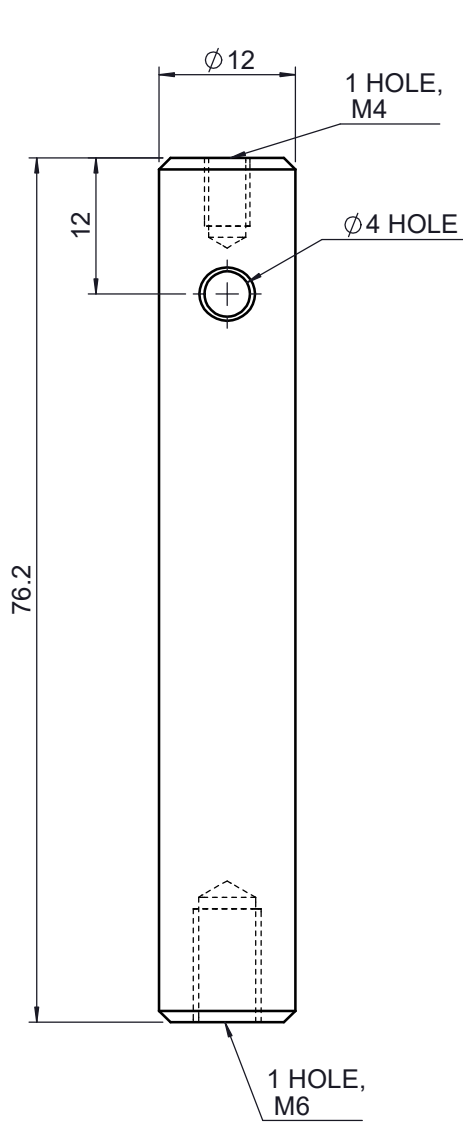

 Unice E-O Services Inc. No.5, Andong Rd., Chung Li District, Taoyuan City 32063, Taiwan, R.O.C.			TITLE:	
			03MPS-3M-A	
			DWG. NO.	03MPS-3M-A
			MATERIAL:	
			N/A	
DRAWN	NAME	DATE	SCALE:	1.5:1
ENG APPR.	Johnny	2010/12/30	REV	0