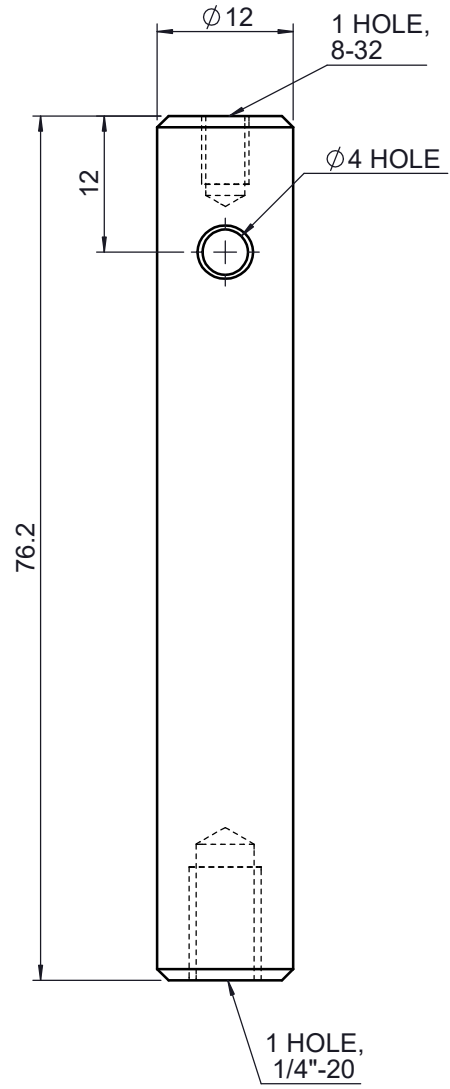

 Unice E-O Services Inc. No.5, Andong Rd., Chung Li District, Taoyuan City 32063, Taiwan, R.O.C.			TITLE: 03MPS-3-A	
			DWG. NO.	03MPS-3-A
			MATERIAL: N/A	
DRAWN	Jimmy	2010/12/30	SCALE:	1.5:1
ENG APPR.	Johnny	2010/12/30	REV	0