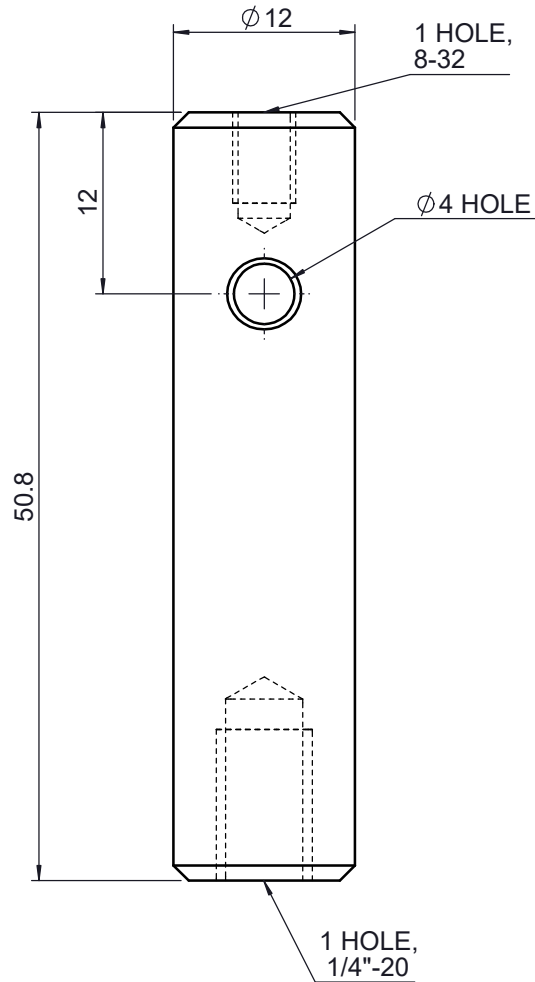

 <b>Unice E-O Services Inc.</b> No.5, Andong Rd., Chung Li District, Taoyuan City 32063, Taiwan, R.O.C.			TITLE:	
			03MPS-2-A	
			DWG. NO.	03MPS-2-A
			MATERIAL:	N/A
DRAWN	NAME	DATE	SCALE:	2:1
ENG APPR.	Johnny	2010/12/30	REV	0