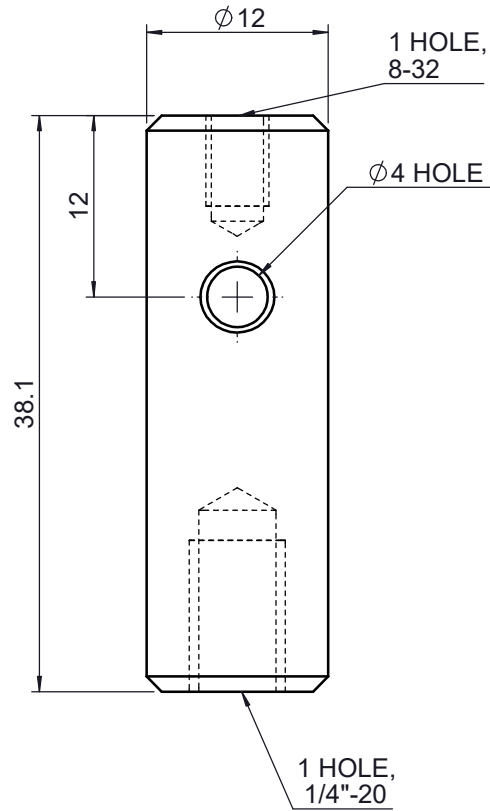

 Unice E-O Services Inc. No.5, Andong Rd., Chung Li District, Taoyuan City 32063, Taiwan, R.O.C.			TITLE:	
			03MPS-1.5-A	
			DWG. NO.	03MPS-1.5-A
			MATERIAL:	
			N/A	
DRAWN	NAME	DATE	SCALE:	2:1
ENG APPR.	Johnny	2010/12/30	REV	0