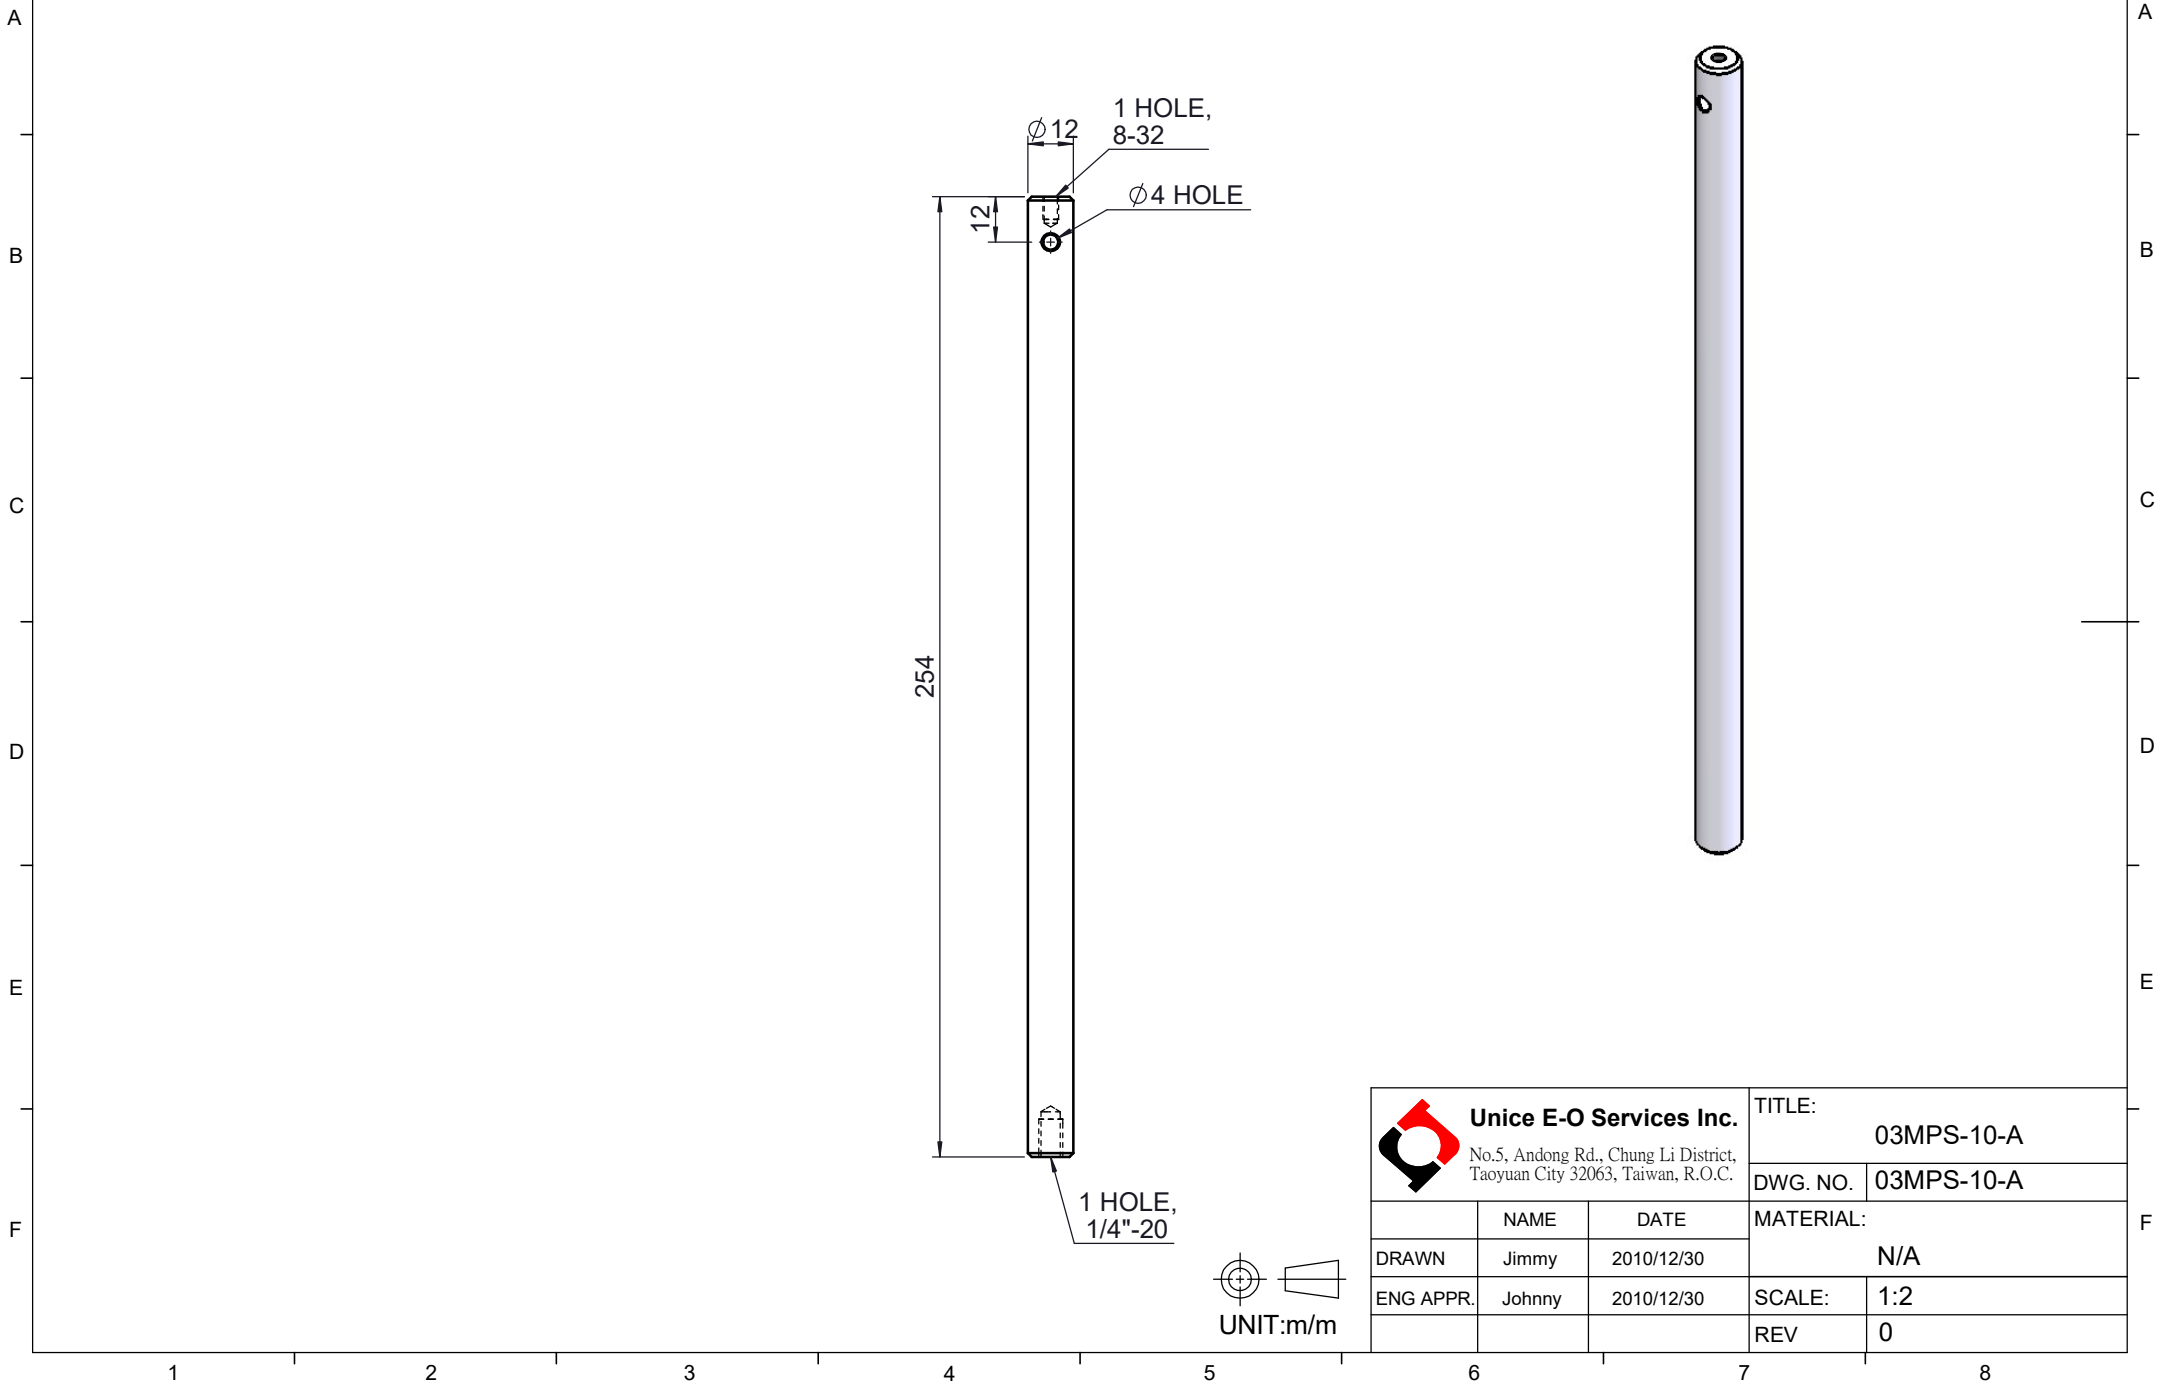

 Unice E-O Services Inc. No.5, Andong Rd., Chung Li District, Taoyuan City 32063, Taiwan, R.O.C.			TITLE:	
			03MPS-10-A	
			DWG. NO.	03MPS-10-A
			MATERIAL:	
			N/A	
DRAWN	NAME	DATE	SCALE:	1:2
ENG APPR.	Johnny	2010/12/30	REV	0