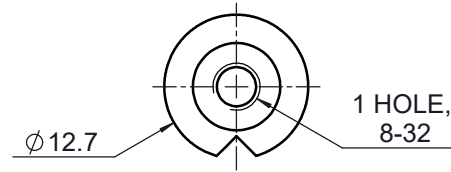

UNIT:m/m

 <b>Unice E-O Services Inc.</b> No.5, Andong Rd., Chung Li District, Taoyuan City 32063, Taiwan, R.O.C.			TITLE: 03MPO-3	
			DWG. NO.	03MPO-3
	NAME	DATE	MATERIAL: N/A	
DRAWN	Jimmy	2010/12/30	SCALE:	1.5:1
ENG APPR.	Johnny	2010/12/30	REV	0