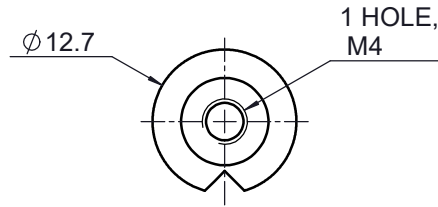

 Unice E-O Services Inc. No.5, Andong Rd., Chung Li District, Taoyuan City 32063, Taiwan, R.O.C.			TITLE:	
			03MPO-2M	
			DWG. NO.	03MPO-2M
			MATERIAL:	
DRAWN	NAME	DATE	N/A	
ENG APPR.	Johnny	2010/12/30	SCALE:	1.5:1
			REV	0