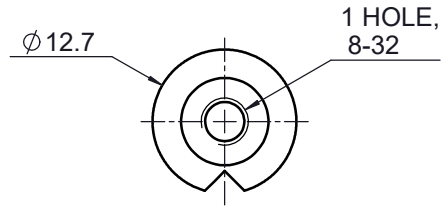

UNIT:m/m

 Unice E-O Services Inc. No.5, Andong Rd., Chung Li District, Taoyuan City 32063, Taiwan, R.O.C.			TITLE:	
			03MPO-2	
			DWG. NO.	03MPO-2
			MATERIAL:	
DRAWN	Jimmy	2010/12/30	N/A	
ENG APPR.	Johnny	2010/12/30	SCALE:	1.5:1
			REV	0