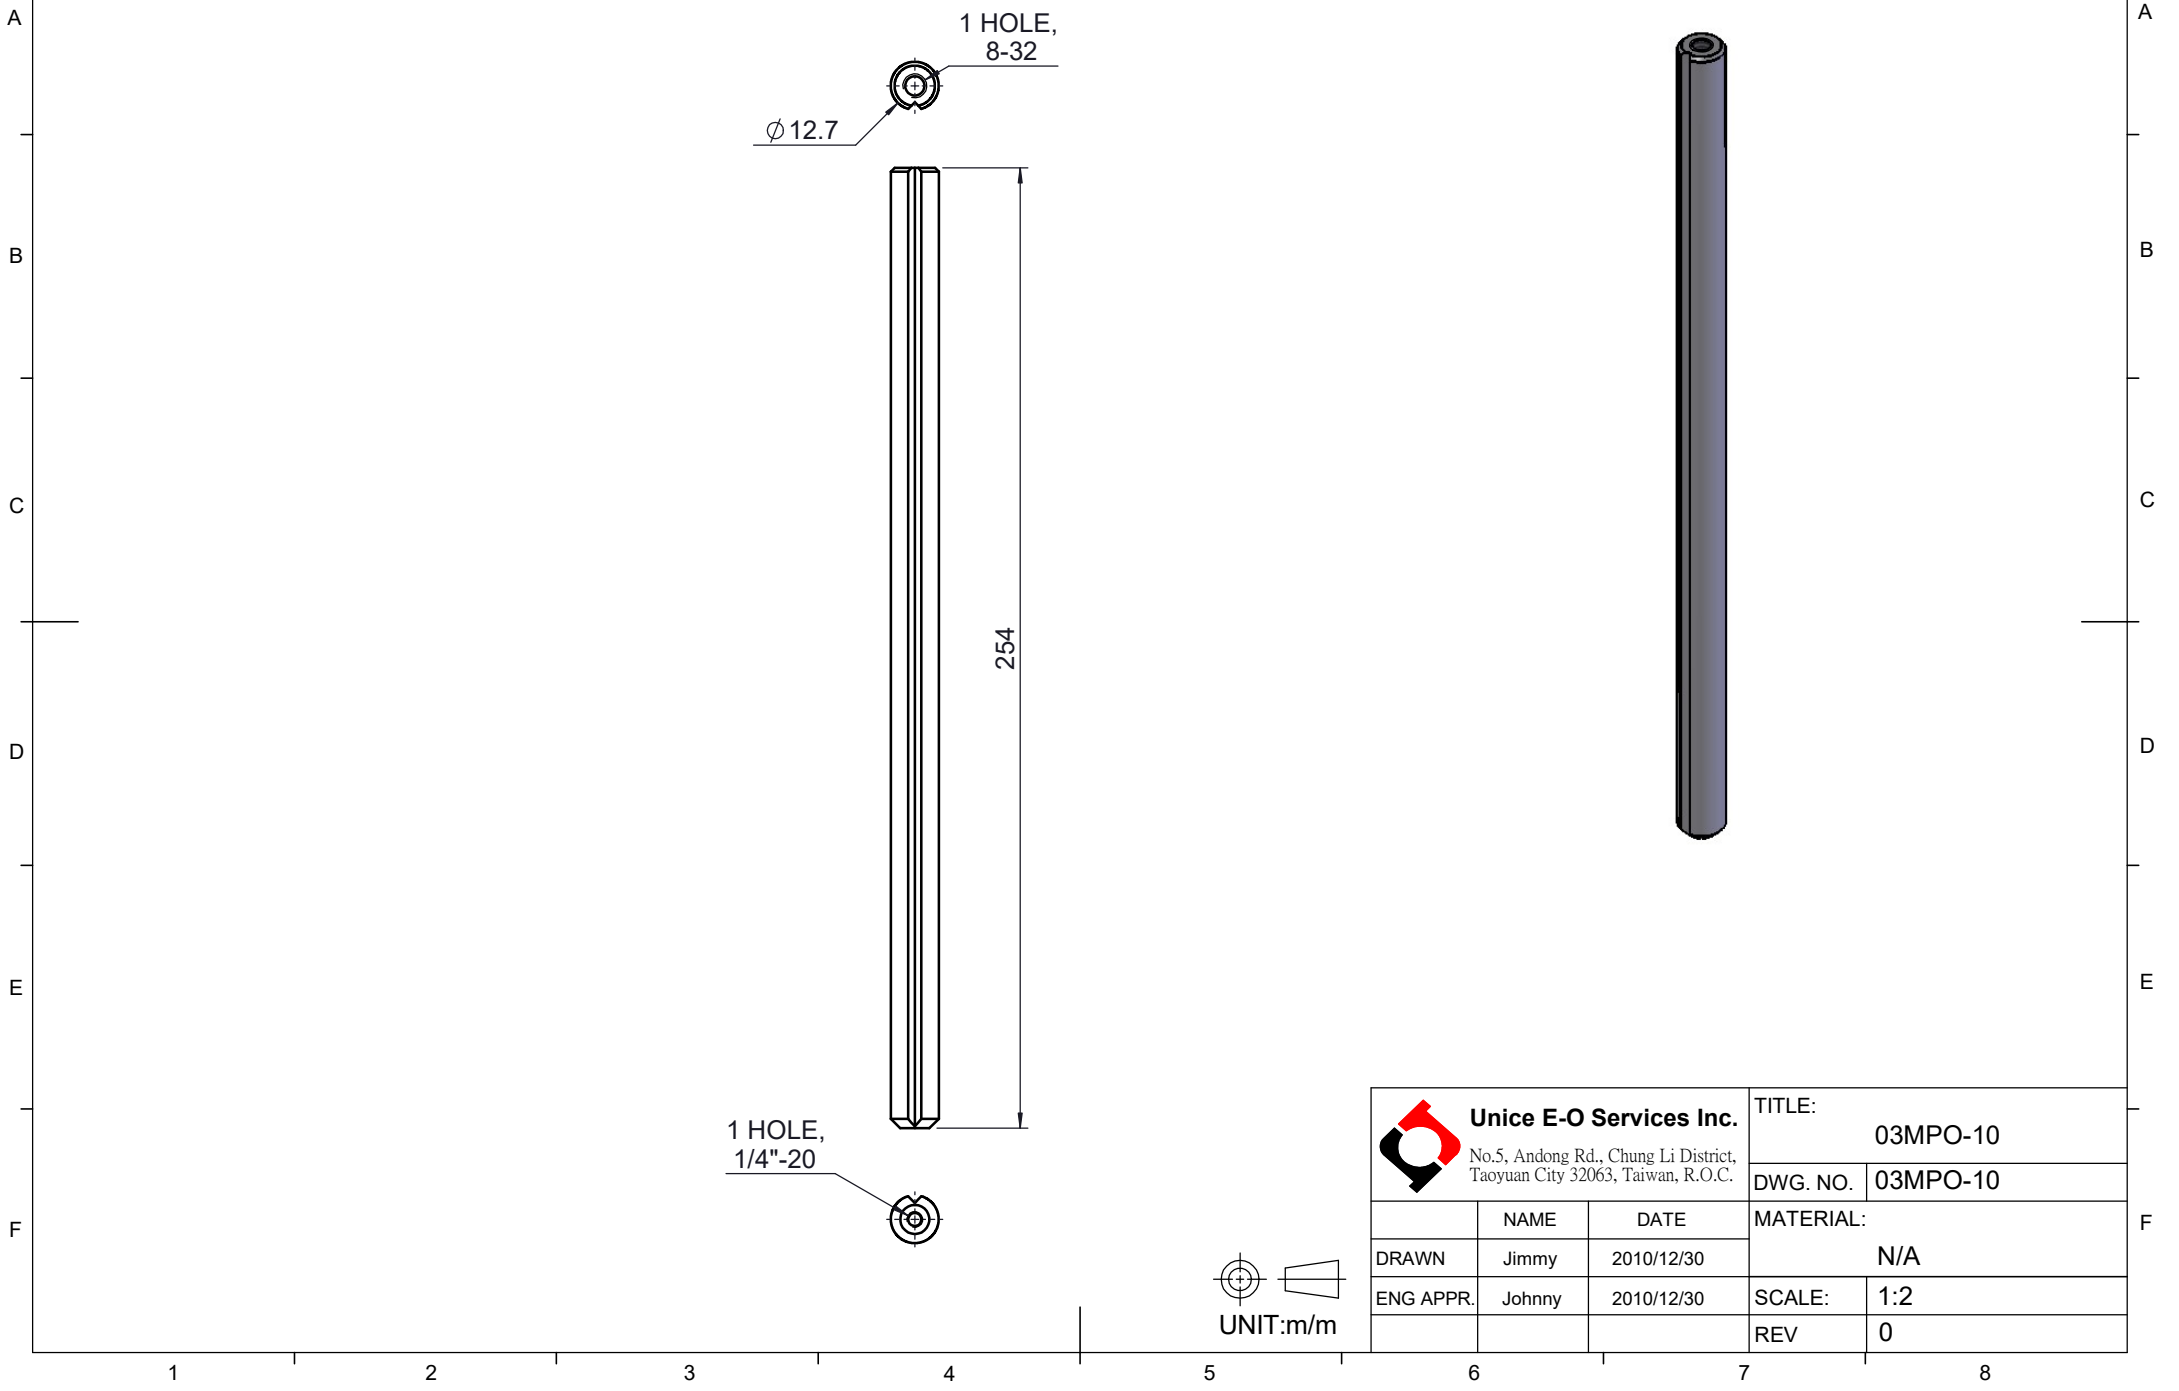

 Unice E-O Services Inc. No.5, Andong Rd., Chung Li District, Taoyuan City 32063, Taiwan, R.O.C.			TITLE: 03MPO-10	
			DWG. NO.	03MPO-10
	NAME	DATE	MATERIAL: N/A	
DRAWN	Jimmy	2010/12/30	SCALE:	1:2
ENG APPR.	Johnny	2010/12/30	REV	0

 UNIT:m/m