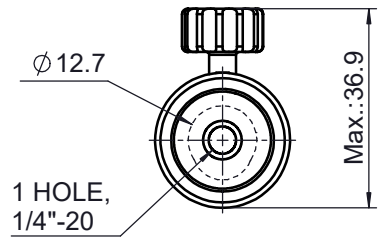

UNIT:m/m

 Unice E-O Services Inc. No.5, Andong Rd., Chung Li District, Taoyuan City 32063, Taiwan, R.O.C.			TITLE: 03MPH-6	
			DWG. NO.	03MPH-6
DRAWN			MATERIAL: N/A	
ENG APPR.			SCALE:	1:1.4
			REV	0