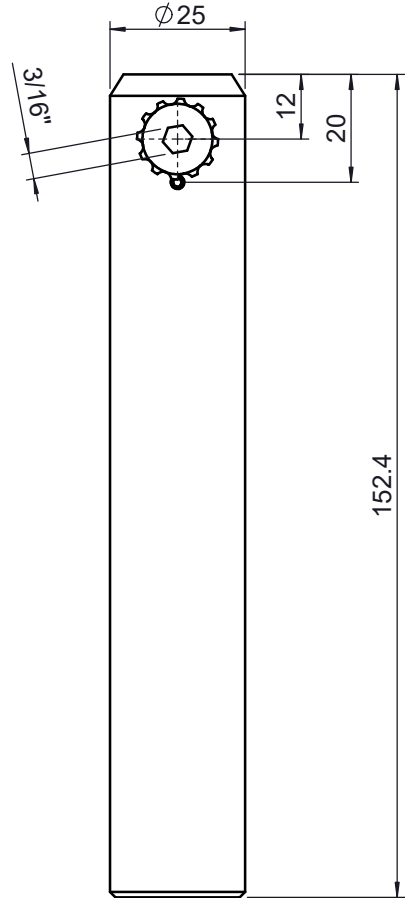

UNIT:m/m

 Unice E-O Services Inc. No.5, Andong Rd., Chung Li District, Taoyuan City 32063, Taiwan, R.O.C.			TITLE: 03MPH-6	
			DWG. NO.	03MPH-6
DRAWN			MATERIAL: N/A	
ENG APPR.			SCALE:	1:1.4
			REV	0