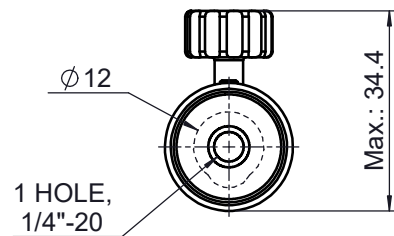

UNIT:m/m

 <b>Unice E-O Services Inc.</b> No.5, Andong Rd., Chung Li District, Taoyuan City 32063, Taiwan, R.O.C.			TITLE: 03MPH-6-A	
			DWG. NO.	03MPH-6-A
	NAME	DATE	MATERIAL: N/A	
DRAWN	Jimmy	2010/12/30	SCALE:	1:1.3
ENG APPR.	Johnny	2010/12/30	REV	0