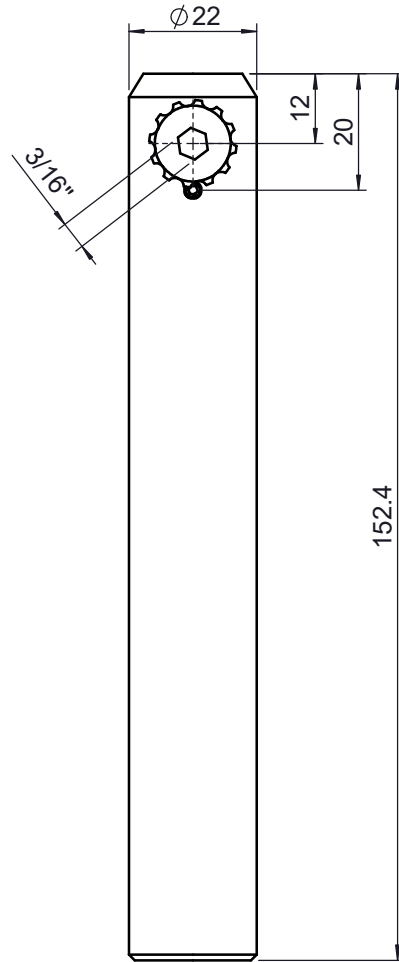

UNIT:m/m

 <b>Unice E-O Services Inc.</b> No.5, Andong Rd., Chung Li District, Taoyuan City 32063, Taiwan, R.O.C.			TITLE: 03MPH-6-A	
			DWG. NO.	03MPH-6-A
	NAME	DATE	MATERIAL: N/A	
DRAWN	Jimmy	2010/12/30	SCALE:	1:1.3
ENG APPR.	Johnny	2010/12/30	REV	0