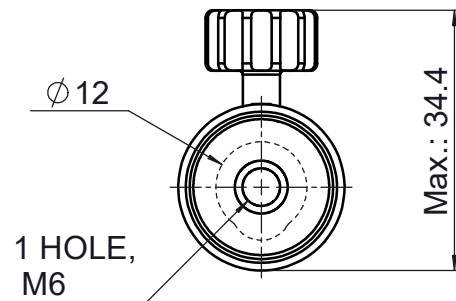

UNIT:m/m

 Unice E-O Services Inc. No.5, Andong Rd., Chung Li District, Taoyuan City 32063, Taiwan, R.O.C.			TITLE: 03MPH-4M-A	
			DWG. NO.	03MPH-4M-A
DRAWN			MATERIAL: N/A	
ENG APPR.			SCALE:	1:1
			REV	0