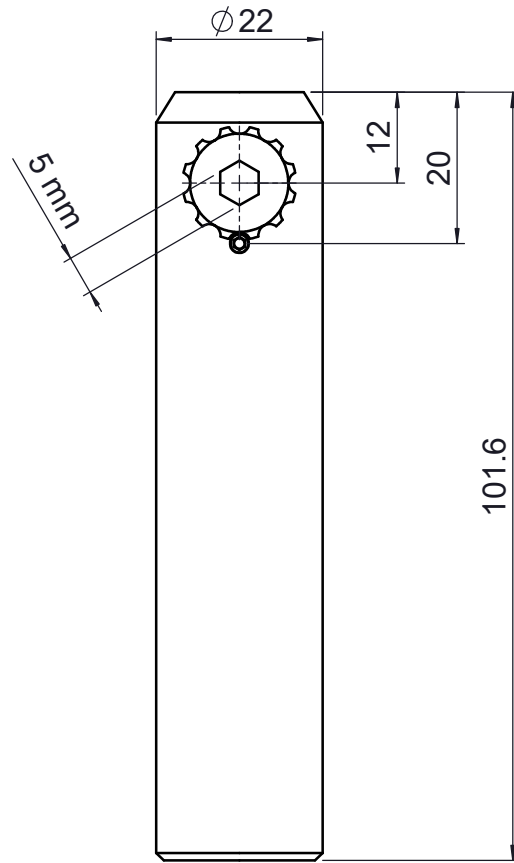

UNIT:m/m

 Unice E-O Services Inc. No.5, Andong Rd., Chung Li District, Taoyuan City 32063, Taiwan, R.O.C.			TITLE: 03MPH-4M-A	
			DWG. NO.	03MPH-4M-A
DRAWN			MATERIAL: N/A	
ENG APPR.			SCALE:	1:1
			REV	0