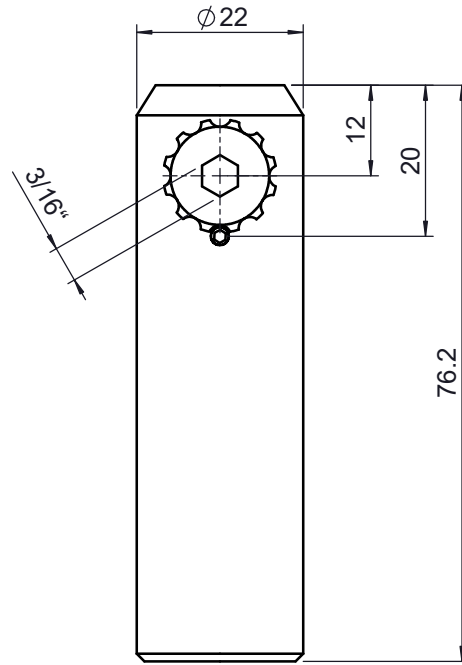

UNIT:m/m

 Unice E-O Services Inc. No.5, Andong Rd., Chung Li District, Taoyuan City 32063, Taiwan, R.O.C.			TITLE: 03MPH-3-A	
			DWG. NO.	03MPH-3-A
	NAME	DATE	MATERIAL: N/A	
DRAWN	Jimmy	2010/12/30	SCALE:	1:1
ENG APPR.	Johnny	2010/12/30	REV	0