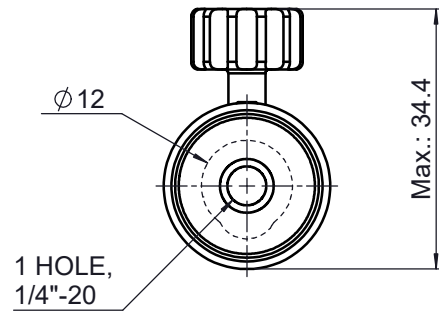

UNIT:m/m

 Unice E-O Services Inc. No.5, Andong Rd., Chung Li District, Taoyuan City 32063, Taiwan, R.O.C.			TITLE: 03MPH-3-A	
			DWG. NO.	03MPH-3-A
	NAME	DATE	MATERIAL: N/A	
DRAWN	Jimmy	2010/12/30	SCALE:	1:1
ENG APPR.	Johnny	2010/12/30	REV	0