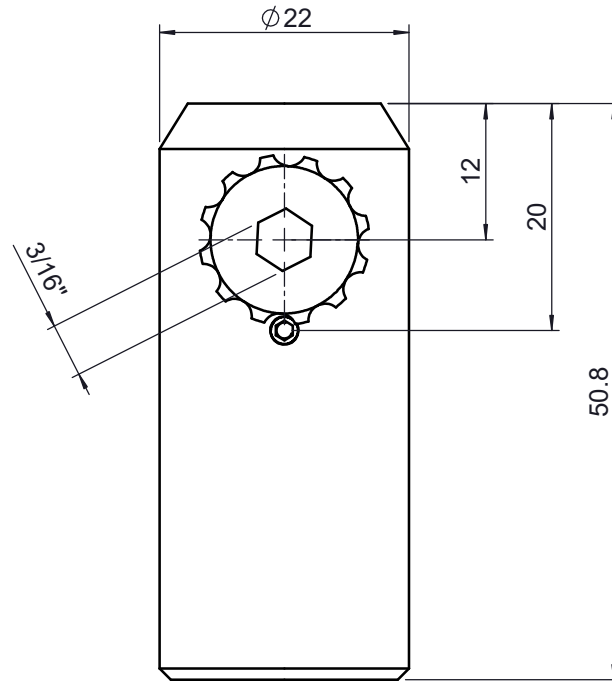

 Unice E-O Services Inc. No.5, Andong Rd., Chung Li District, Taoyuan City 32063, Taiwan, R.O.C.			TITLE: 03MPH-2-A	
			DWG. NO.	03MPH-2-A
DRAWN			MATERIAL: N/A	
ENG APPR.			SCALE:	1.5:1
			REV	0