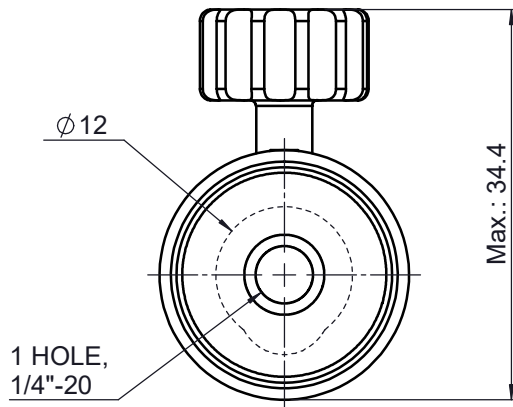

 Unice E-O Services Inc. No.5, Andong Rd., Chung Li District, Taoyuan City 32063, Taiwan, R.O.C.			TITLE: 03MPH-2-A	
			DWG. NO.	03MPH-2-A
DRAWN			MATERIAL: N/A	
ENG APPR.			SCALE:	1.5:1
			REV	0