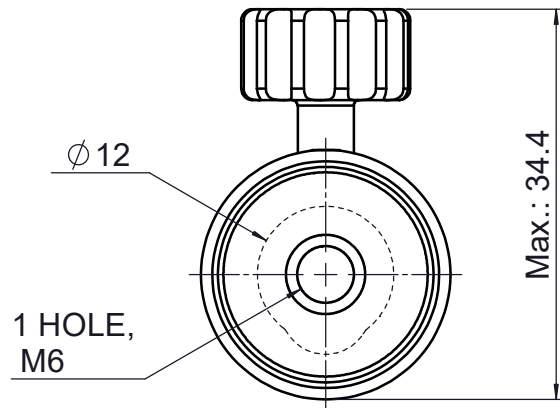

UNIT:m/m

 Unice E-O Services Inc. No.5, Andong Rd., Chung Li District, Taoyuan City 32063, Taiwan, R.O.C.			TITLE: 03MPH-1M-A	
			DWG. NO.	03MPH-1M-A
			MATERIAL: N/A	
DRAWN	Jimmy	2010/12/30	SCALE:	1.5:1
ENG APPR.	Johnny	2010/12/30	REV	0