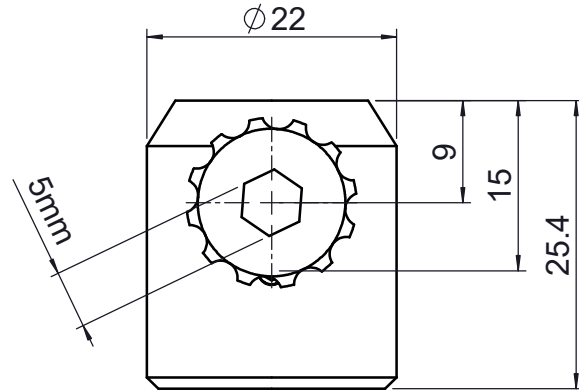

UNIT:m/m

 Unice E-O Services Inc. No.5, Andong Rd., Chung Li District, Taoyuan City 32063, Taiwan, R.O.C.			TITLE: 03MPH-1M-A	
			DWG. NO.	03MPH-1M-A
			MATERIAL: N/A	
DRAWN	Jimmy	2010/12/30	SCALE:	1.5:1
ENG APPR.	Johnny	2010/12/30	REV	0