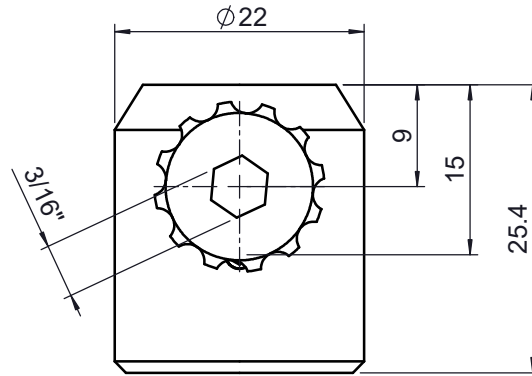

UNIT:m/m

 <b>Unice E-O Services Inc.</b> No.5, Andong Rd., Chung Li District, Taoyuan City 32063, Taiwan, R.O.C.			TITLE: 03MPH-1-A	
			DWG. NO.	03MPH-1-A
			MATERIAL: N/A	
DRAWN	Jimmy	2010/12/30	SCALE:	1.5:1
ENG APPR.	Johnny	2010/12/30	REV	0