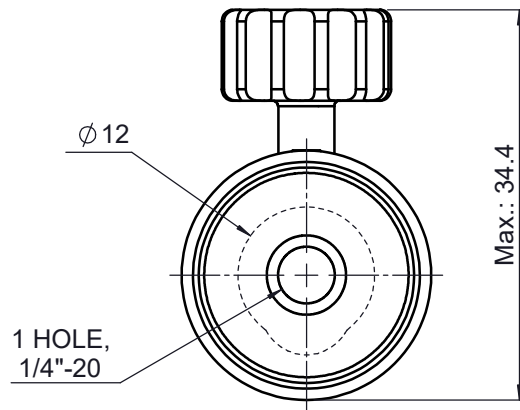

UNIT:m/m

 <b>Unice E-O Services Inc.</b> No.5, Andong Rd., Chung Li District, Taoyuan City 32063, Taiwan, R.O.C.			TITLE: 03MPH-1-A	
			DWG. NO.	03MPH-1-A
			MATERIAL: N/A	
DRAWN	Jimmy	2010/12/30	SCALE:	1.5:1
ENG APPR.	Johnny	2010/12/30	REV	0