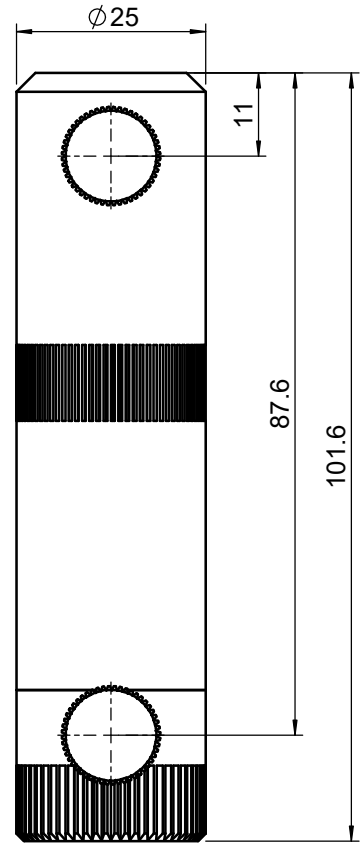

A  
B  
C  
D  
E  
F

A  
B  
C  
D  
E  
F

UNIT:m/m

 <b>Unice E-O Services Inc.</b> No.5, Andong Rd., Chung Li District, Taoyuan City 32063, Taiwan, R.O.C.			TITLE:	
			03MHO-4	
			DWG. NO.	03MHO-4
			MATERIAL:	
			N/A	
DRAWN	NAME	DATE	SCALE:	1:1
ENG APPR.	Johnny	2010/12/30	REV	0