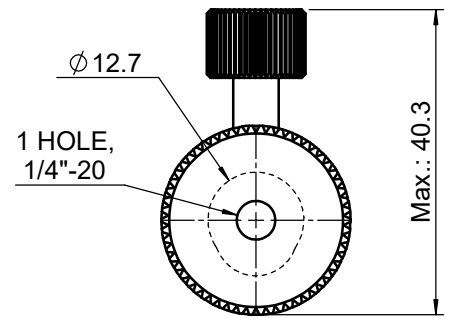

A  
B  
C  
D  
E  
F

A  
B  
C  
D  
E  
F

UNIT:m/m

 <b>Unice E-O Services Inc.</b> No.5, Andong Rd., Chung Li District, Taoyuan City 32063, Taiwan, R.O.C.			TITLE:	
			03MHO-4	
			DWG. NO.	03MHO-4
			MATERIAL:	
			N/A	
DRAWN	NAME	DATE	SCALE:	1:1
ENG APPR.	Johnny	2010/12/30	REV	0