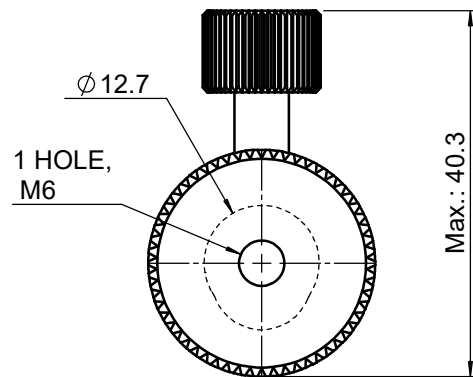

A  
B  
C  
D  
E  
F

A  
B  
C  
D  
E  
F

 <b>Unice E-O Services Inc.</b> No.5, Andong Rd., Chung Li District, Taoyuan City 32063, Taiwan, R.O.C.			TITLE: 03MHO-3M	
			DWG. NO.	03MHO-3M
MATERIAL:			N/A	
DRAWN	Jimmy	2010/12/30	SCALE:	1.2:1
ENG APPR.	Johnny	2010/12/30	REV	0