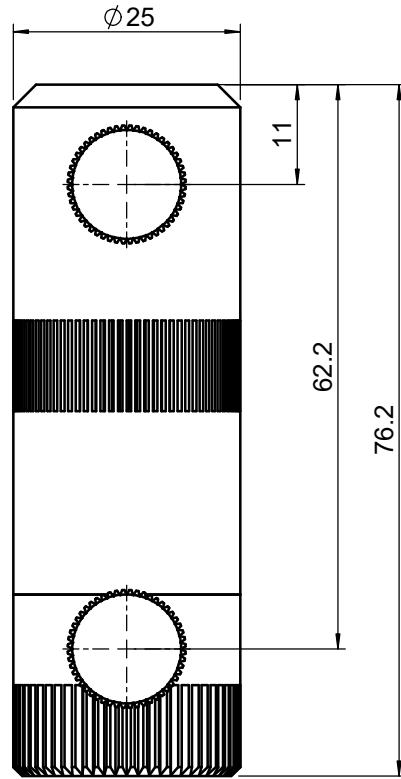

A  
B  
C  
D  
E  
F

A  
B  
C  
D  
E  
F

 <b>Unice E-O Services Inc.</b> No.5, Andong Rd., Chung Li District, Taoyuan City 32063, Taiwan, R.O.C.			TITLE: 03MHO-3M	
			DWG. NO.	03MHO-3M
MATERIAL:			N/A	
DRAWN	Jimmy	2010/12/30	SCALE:	1.2:1
ENG APPR.	Johnny	2010/12/30	REV	0