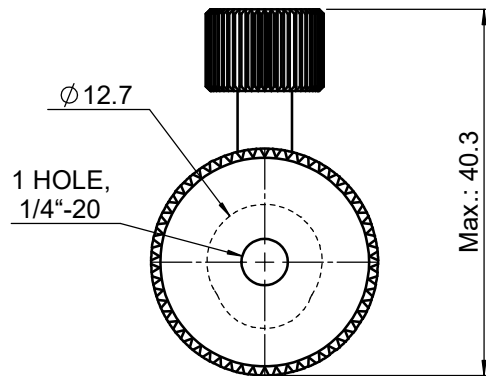

 Unice E-O Services Inc. No.5, Andong Rd., Chung Li District, Taoyuan City 32063, Taiwan, R.O.C.			TITLE: 03MHO-3	
			DWG. NO.	03MHO-3
MATERIAL:			N/A	
DRAWN	NAME	DATE	SCALE:	1.2:1
ENG APPR.	Johnny	2010/12/30	REV	0