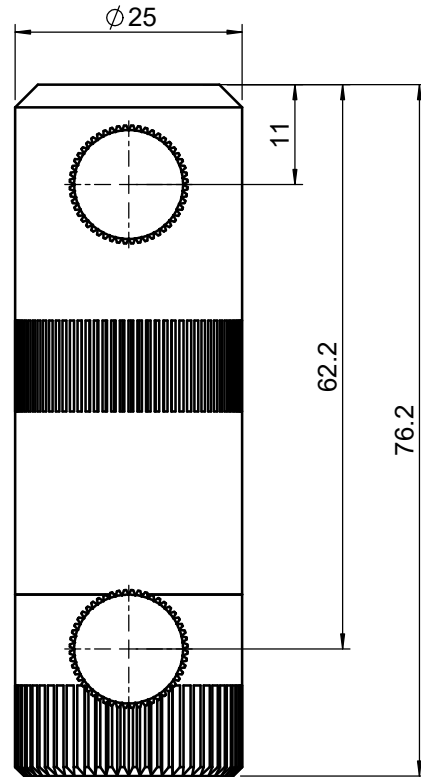

 Unice E-O Services Inc. No.5, Andong Rd., Chung Li District, Taoyuan City 32063, Taiwan, R.O.C.			TITLE: 03MHO-3	
			DWG. NO.	03MHO-3
MATERIAL:			N/A	
DRAWN	NAME	DATE	SCALE:	1.2:1
ENG APPR.	Johnny	2010/12/30	REV	0