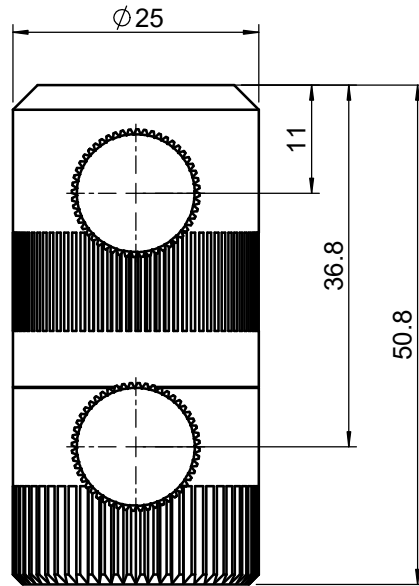

UNIT:m/m

 Unice E-O Services Inc. No.5, Andong Rd., Chung Li District, Taoyuan City 32063, Taiwan, R.O.C.			TITLE: 03MHO-2	
			DWG. NO.	03MHO-2
			MATERIAL: N/A	
DRAWN	Jimmy	2010/12/30	SCALE:	1.3:1
ENG APPR.	Johnny	2010/12/30	REV	0