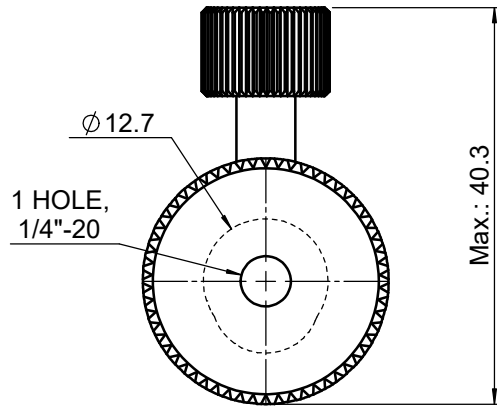

UNIT:m/m

 Unice E-O Services Inc. No.5, Andong Rd., Chung Li District, Taoyuan City 32063, Taiwan, R.O.C.			TITLE: 03MHO-2	
			DWG. NO.	03MHO-2
			MATERIAL: N/A	
DRAWN	Jimmy	2010/12/30	SCALE:	1.3:1
ENG APPR.	Johnny	2010/12/30	REV	0