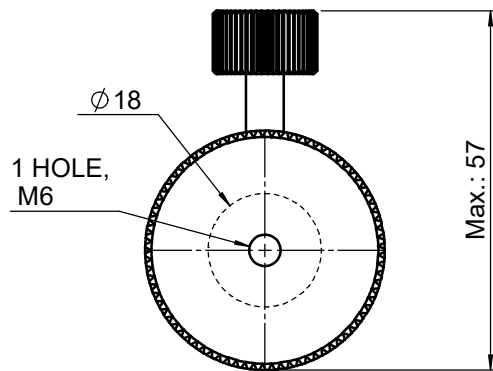

 Unice E-O Services Inc. No.5, Andong Rd., Chung Li District, Taoyuan City 32063, Taiwan, R.O.C.			TITLE: 03MHI-4M	
			DWG. NO.	03MHI-4M
			MATERIAL: N/A	
DRAWN	Jimmy	2010/12/30	SCALE:	1:1.2
ENG APPR.	Johnny	2010/12/30	REV	0