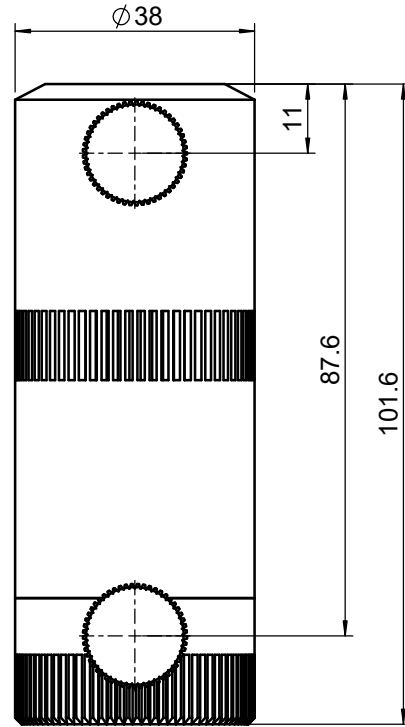

 Unice E-O Services Inc. No.5, Andong Rd., Chung Li District, Taoyuan City 32063, Taiwan, R.O.C.			TITLE: 03MHI-4M	
			DWG. NO.	03MHI-4M
			MATERIAL: N/A	
DRAWN	Jimmy	2010/12/30	SCALE:	1:1.2
ENG APPR.	Johnny	2010/12/30	REV	0