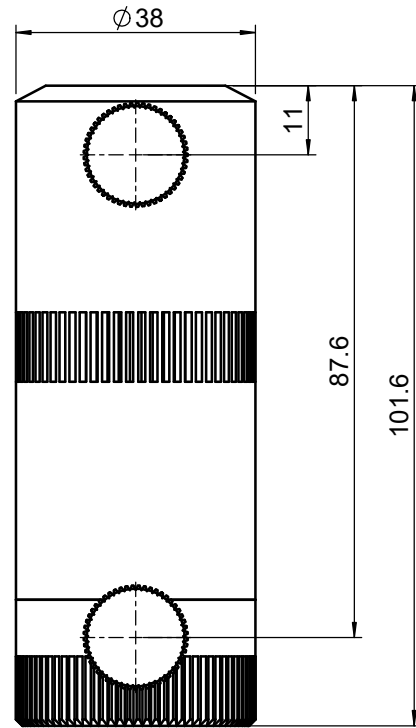

UNIT:m/m

 <b>Unice E-O Services Inc.</b> No.5, Andong Rd., Chung Li District, Taoyuan City 32063, Taiwan, R.O.C.			TITLE: 03MHI-4	
			DWG. NO.	03MHI-4
			MATERIAL: N/A	
DRAWN	Jimmy	2010/12/30	SCALE:	1:1.2
ENG APPR.	Johnny	2010/12/30	REV	0