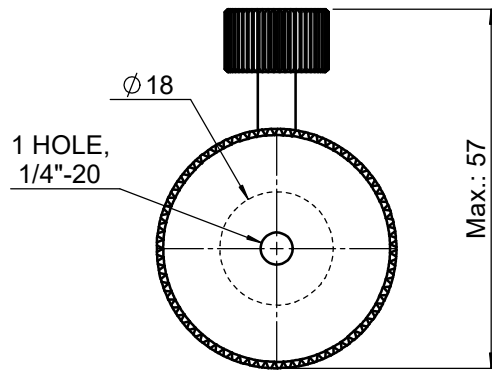

UNIT:m/m

 <b>Unice E-O Services Inc.</b> No.5, Andong Rd., Chung Li District, Taoyuan City 32063, Taiwan, R.O.C.			TITLE: 03MHI-4	
			DWG. NO.	03MHI-4
			MATERIAL: N/A	
DRAWN	Jimmy	2010/12/30	SCALE:	1:1.2
ENG APPR.	Johnny	2010/12/30	REV	0