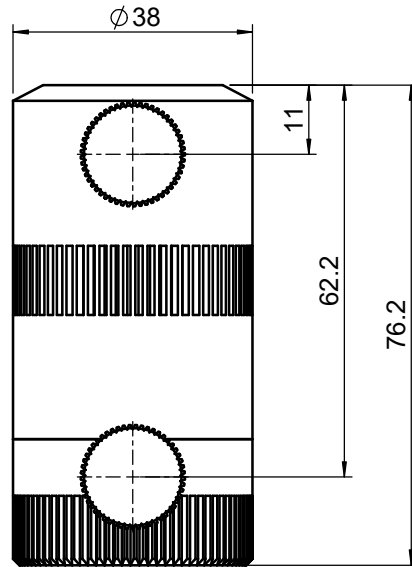

UNIT:m/m

 Unice E-O Services Inc. No.5, Andong Rd., Chung Li District, Taoyuan City 32063, Taiwan, R.O.C.			TITLE: 03MHI-3M	
			DWG. NO.	03MHI-3M
			MATERIAL: N/A	
DRAWN	Jimmy	2010/12/30	SCALE:	1:1.2
ENG APPR.	Johnny	2010/12/30	REV	0