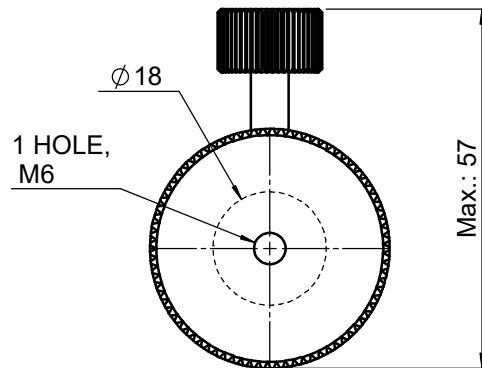

UNIT:m/m

 Unice E-O Services Inc. No.5, Andong Rd., Chung Li District, Taoyuan City 32063, Taiwan, R.O.C.			TITLE: 03MHI-3M	
			DWG. NO.	03MHI-3M
			MATERIAL: N/A	
DRAWN	Jimmy	2010/12/30	SCALE:	1:1.2
ENG APPR.	Johnny	2010/12/30	REV	0