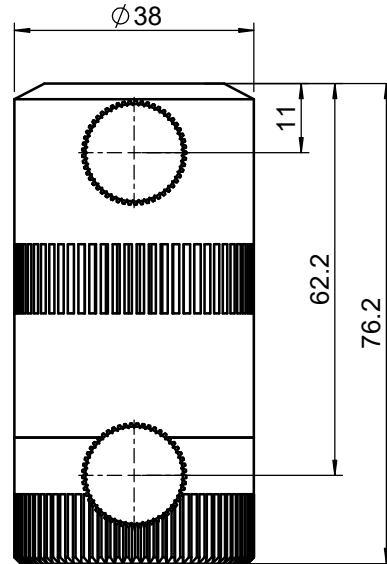

UNIT:m/m

 <b>Unice E-O Services Inc.</b> No.5, Andong Rd., Chung Li District, Taoyuan City 32063, Taiwan, R.O.C.			TITLE: 03MHI-3	
			DWG. NO.	03MHI-3
MATERIAL:			N/A	
DRAWN	Jimmy	2010/12/30	SCALE:	1:1.2
ENG APPR.	Johnny	2010/12/30	REV	0