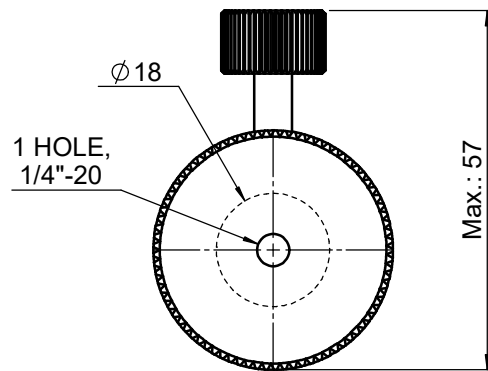

UNIT:m/m

 <b>Unice E-O Services Inc.</b> No.5, Andong Rd., Chung Li District, Taoyuan City 32063, Taiwan, R.O.C.			TITLE: 03MHI-3	
			DWG. NO.	03MHI-3
MATERIAL:			N/A	
DRAWN	Jimmy	2010/12/30	SCALE:	1:1.2
ENG APPR.	Johnny	2010/12/30	REV	0