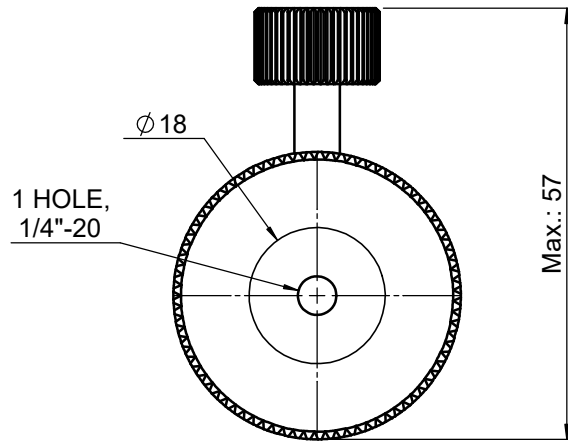

UNIT:m/m

 Unice E-O Services Inc. No.5, Andong Rd., Chung Li District, Taoyuan City 32063, Taiwan, R.O.C.			TITLE: 03MHI-2	
			DWG. NO.	03MHI-2
MATERIAL:			N/A	
DRAWN	Jimmy	2010/12/30	SCALE:	1:1
ENG APPR.	Johnny	2010/12/30	REV	0