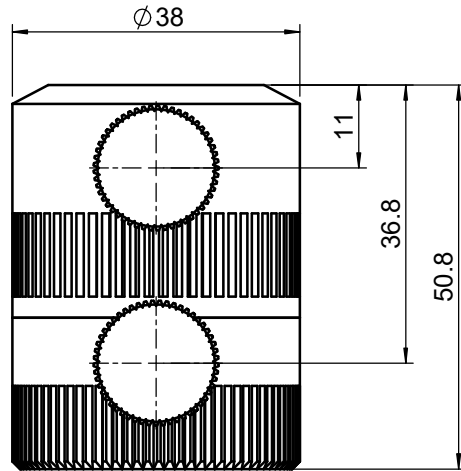

UNIT:m/m

 Unice E-O Services Inc. No.5, Andong Rd., Chung Li District, Taoyuan City 32063, Taiwan, R.O.C.			TITLE: 03MHI-2	
			DWG. NO.	03MHI-2
MATERIAL:			N/A	
DRAWN	Jimmy	2010/12/30	SCALE:	1:1
ENG APPR.	Johnny	2010/12/30	REV	0