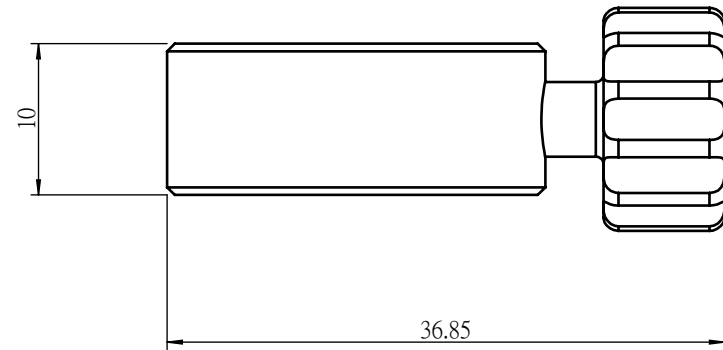

Model	W(kgs)

 <b>Unice E-O Services Inc.</b> No.5, Andong Rd., Chung Li District, Taoyuan City 32063, Taiwan, R.O.C.	TITLE: 03HFC-1M	
	DWG. NO.	03HFC-1M
	NAME	DATE
DRAWN	John	2022/3/29
ENG APPR.	Johnny	2022/3/29
MATERIAL:		N/A
SCALE:		2:1
REV		0