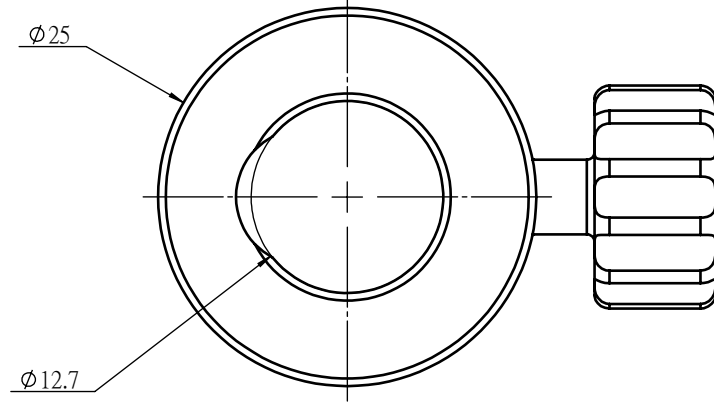

Model	W(kgs)

 <b>Unice E-O Services Inc.</b> No.5, Andong Rd., Chung Li District, Taoyuan City 32063, Taiwan, R.O.C.	TITLE: 03HFC-1M	
	DWG. NO.	03HFC-1M
	NAME	DATE
DRAWN	John	2022/3/29
ENG APPR.	Johnny	2022/3/29
MATERIAL:		N/A
SCALE:		2:1
REV		0