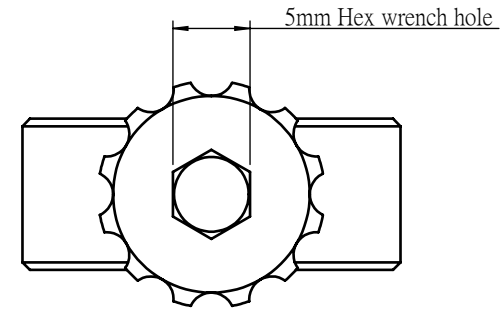

Model	W(kgs)

 <b>Unice E-O Services Inc.</b> No.5, Andong Rd., Chung Li District, Taoyuan City 32063, Taiwan, R.O.C.	TITLE: 03HFC-1M	
	DWG. NO.	03HFC-1M
	NAME	DATE
DRAWN	John	2022/3/29
ENG APPR.	Johnny	2022/3/29
MATERIAL:		N/A
SCALE:		2:1
REV		0