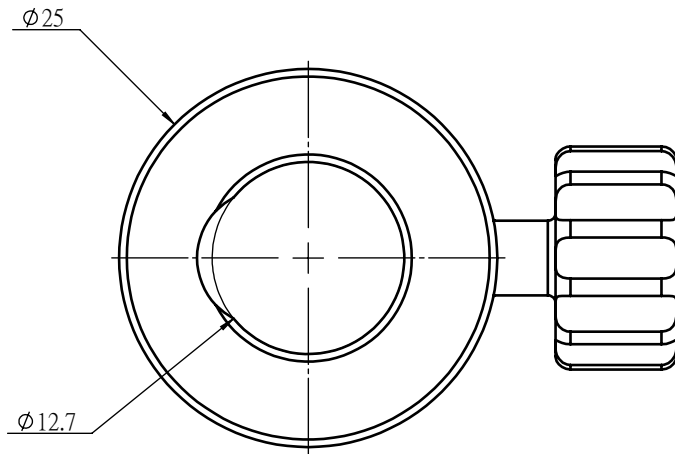

Model	W(kgs)

 Unice E-O Services Inc. No.5, Andong Rd., Chung Li District, Taoyuan City 32063, Taiwan, R.O.C.			TITLE:	
			03HFC-1	
			DWG. NO.	03HFC-1
			MATERIAL:	N/A
DRAWN	John	2022/3/29	SCALE:	2:1
ENG APPR.	Johnny	2022/3/29	REV	0