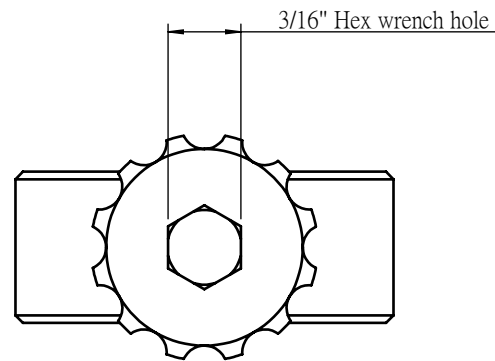

Model	W(kgs)

 Unice E-O Services Inc. No.5, Andong Rd., Chung Li District, Taoyuan City 32063, Taiwan, R.O.C.			TITLE:	
			03HFC-1	
			DWG. NO.	03HFC-1
			MATERIAL:	N/A
DRAWN	John	2022/3/29	SCALE:	2:1
ENG APPR.	Johnny	2022/3/29	REV	0