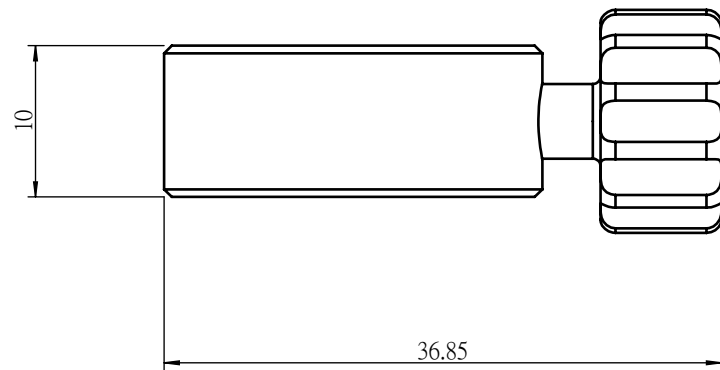

Model	W(kgs)

 Unice E-O Services Inc. No.5, Andong Rd., Chung Li District, Taoyuan City 32063, Taiwan, R.O.C.			TITLE:	
			03HFC-1	
			DWG. NO.	03HFC-1
			MATERIAL:	N/A
DRAWN	John	2022/3/29	SCALE:	2:1
ENG APPR.	Johnny	2022/3/29	REV	0