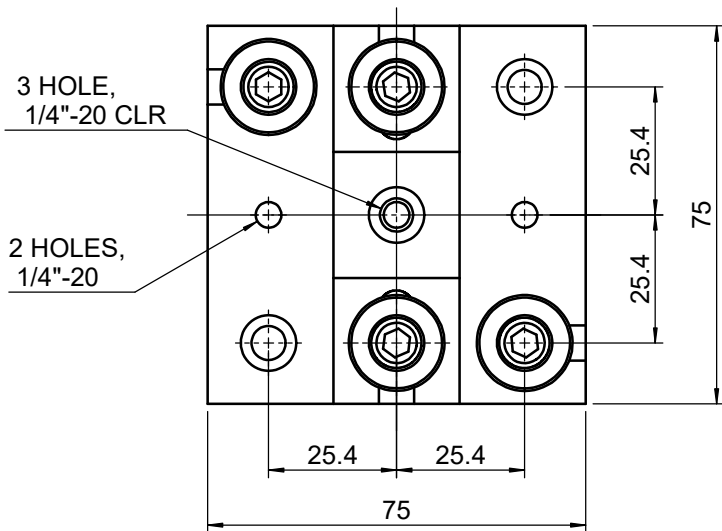

 Unice E-O Services Inc. No.5, Andong Rd., Chung Li District, Taoyuan City 32063, Taiwan, R.O.C.			TITLE: 02SDB-7	
			DWG. NO.	02SDB-7
			MATERIAL: N/A	
DRAWN	Miki	2010/12/30	SCALE:	1:1.5
ENG APPR.	Johnny	2010/12/30	REV	0