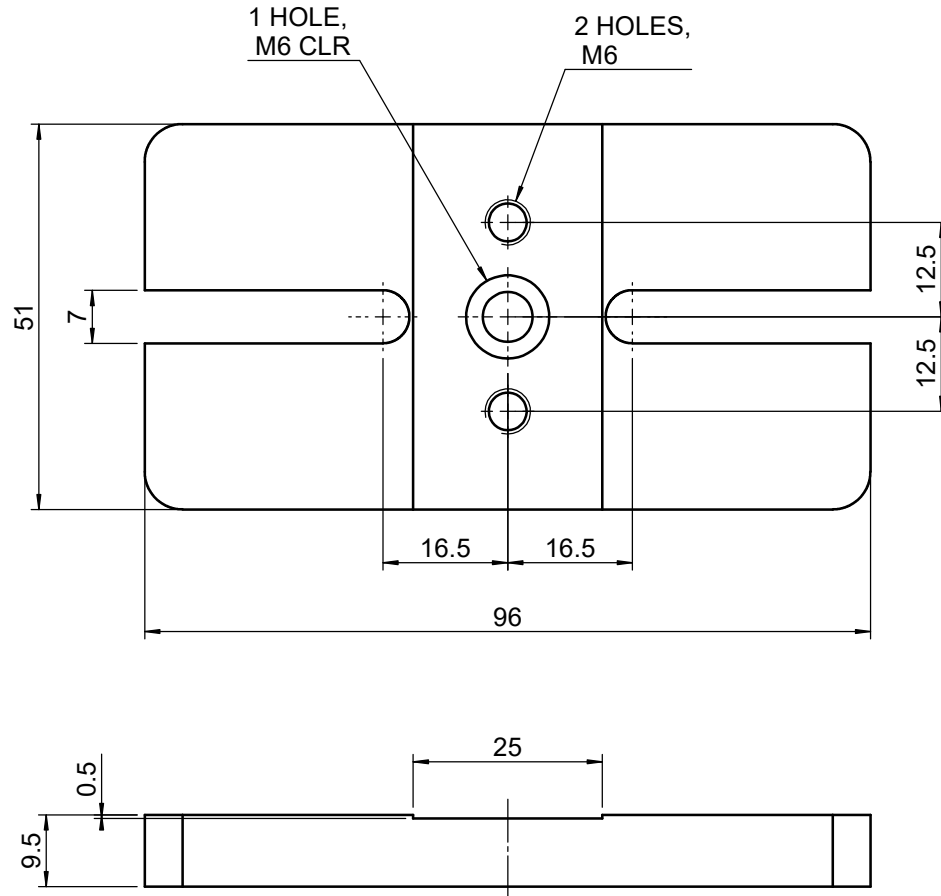

 Unice E-O Services Inc. No.5, Andong Rd., Chung Li District, Taoyuan City 32063, Taiwan, R.O.C.			TITLE: 02SDB-6M	
			DWG. NO.	02SDB-6M
			MATERIAL: N/A	
DRAWN	Miki	2010/12/30	SCALE: 1:1	
ENG APPR.	Johnny	2010/12/30	REV	0