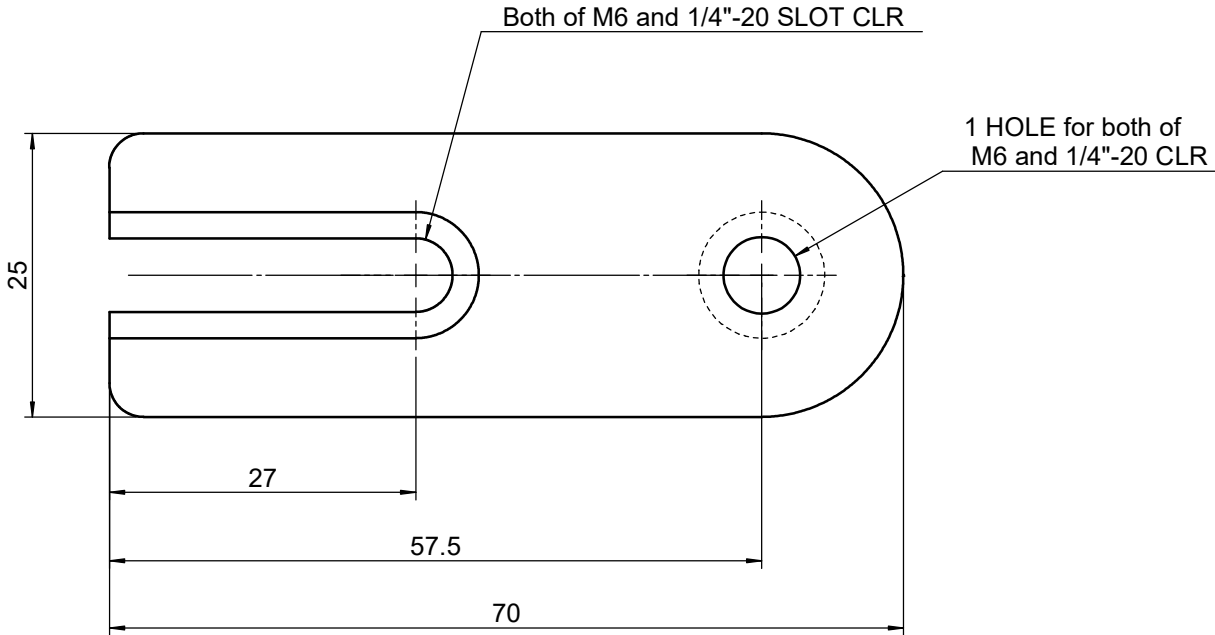

 Unice E-O Services Inc. No.5, Andong Rd., Chung Li District, Taoyuan City 32063, Taiwan, R.O.C.			TITLE:	
			02SDB-5(M)	
			DWG. NO.	02SDB-5(M)
			MATERIAL:	N/A
DRAWN	Miki	2010/12/30	SCALE:	1:1
ENG APPR.	Johnny	2010/12/30	REV	0