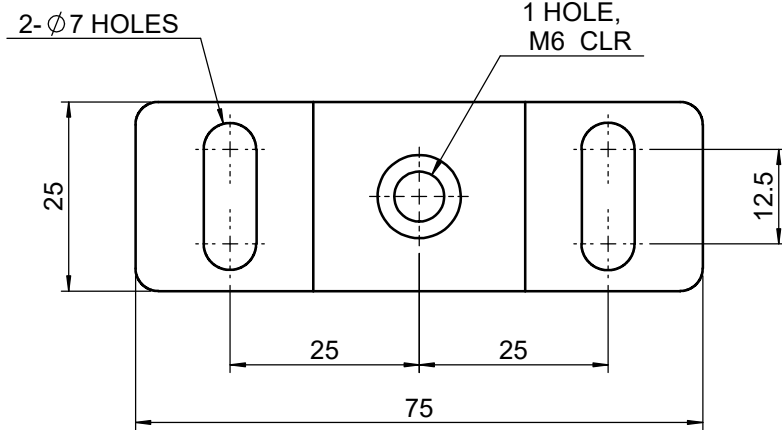

 Unice E-O Services Inc. No.5, Andong Rd., Chung Li District, Taoyuan City 32063, Taiwan, R.O.C.			TITLE: 02SDB-4M	
			DWG. NO.	02SDB-4M
			MATERIAL: N/A	
DRAWN	Miki	2010/12/30	SCALE: 1:1	
ENG APPR.	Johnny	2010/12/30	REV	0