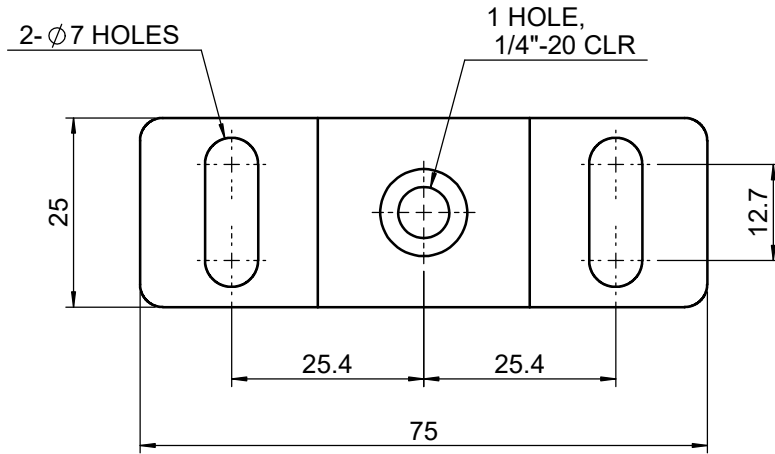

 Unice E-O Services Inc. No.5, Andong Rd., Chung Li District, Taoyuan City 32063, Taiwan, R.O.C.			TITLE: 02SDB-4	
			DWG. NO.	02SDB-4
			MATERIAL: N/A	
DRAWN	Miki	2010/12/30	SCALE: 1:1	
ENG APPR.	Johnny	2010/12/30	REV	0