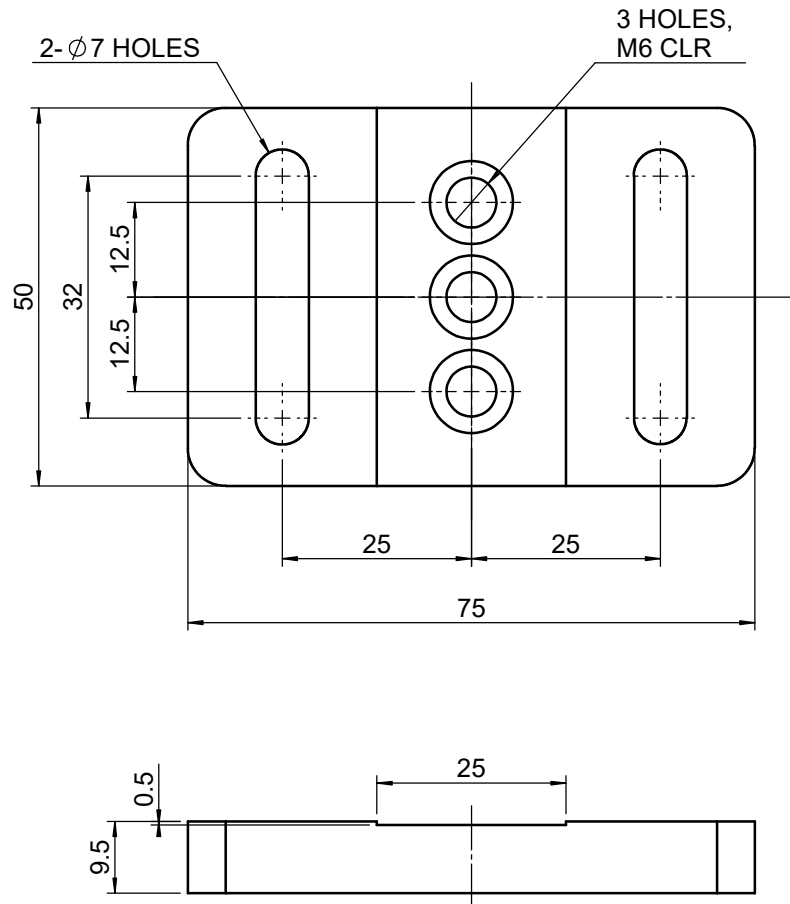

 Unice E-O Services Inc. No.5, Andong Rd., Chung Li District, Taoyuan City 32063, Taiwan, R.O.C.			TITLE: 02SDB-2M	
			DWG. NO.	02SDB-2M
			MATERIAL: N/A	
DRAWN	Miki	2010/12/30	SCALE: 1:1	
ENG APPR.	Johnny	2010/12/30	REV	0