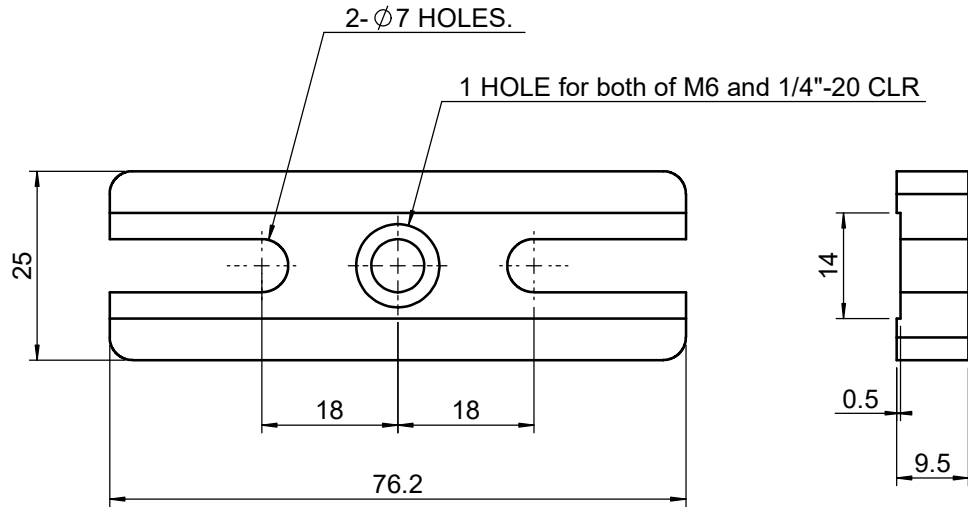

 Unice E-O Services Inc. No.5, Andong Rd., Chung Li District, Taoyuan City 32063, Taiwan, R.O.C.			TITLE: 02SDB-1(M)	
			DWG. NO.	02SDB-1(M)
			MATERIAL: N/A	
DRAWN	Miki	2010/12/30	SCALE: 1:1	
ENG APPR.	Johnny	2010/12/30	REV	0