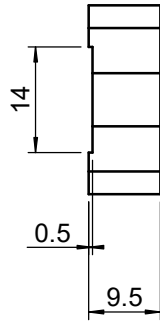

 Unice E-O Services Inc. No.5, Andong Rd., Chung Li District, Taoyuan City 32063, Taiwan, R.O.C.			TITLE: 02SDB-1(M)	
			DWG. NO.	02SDB-1(M)
			MATERIAL: N/A	
DRAWN	Miki	2010/12/30	SCALE: 1:1	
ENG APPR.	Johnny	2010/12/30	REV	0