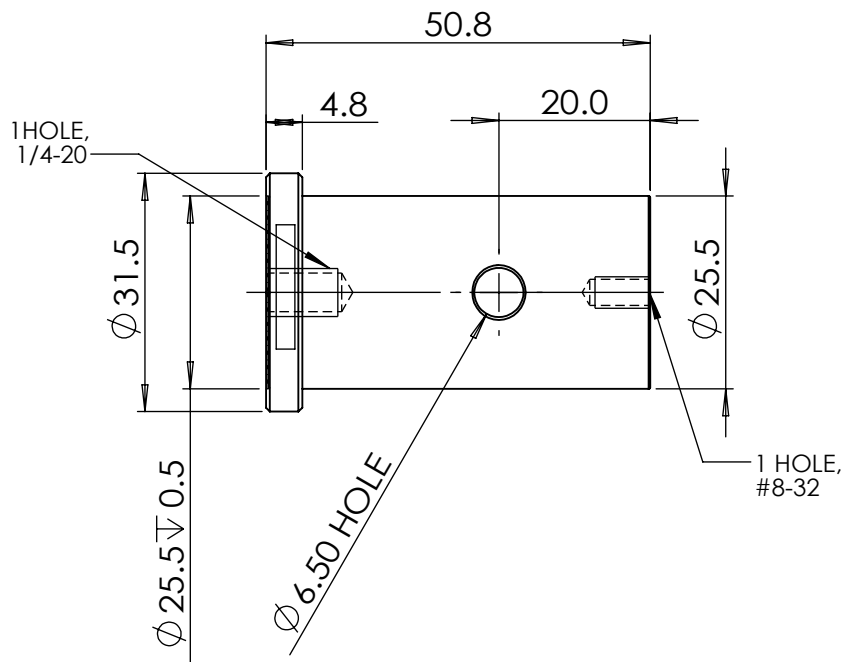

UNIT:m/m

 <b>Unice E-O Services Inc.</b> No.5, Andong Rd., Chung Li District, Taoyuan City 32063, Taiwan, R.O.C.			TITLE:	
			02FHP-2	
			DWG. NO.	02FHP-2
			MATERIAL:	N/A
DRAWN	John	2023/11/24	SCALE:	1:1
ENG APPR.	Johnny	2023/11/24	REV	0