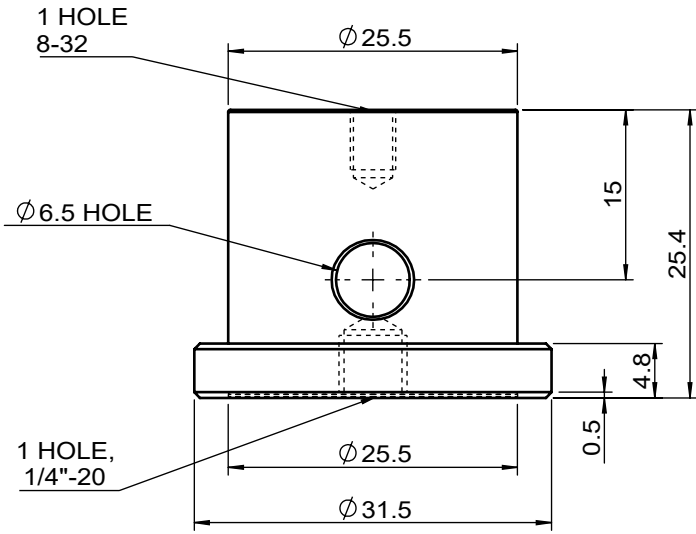

 <b>Unice E-O Services Inc.</b> No.5, Andong Rd., Chung Li District, Taoyuan City 32063, Taiwan, R.O.C.			TITLE:	
			02FHP-1	
			DWG. NO.	02FHP-1
			MATERIAL:	N/A
DRAWN	John	2023/04/26	SCALE:	1.5:1
ENG APPR.	Johnny	2023/04/26	REV	0