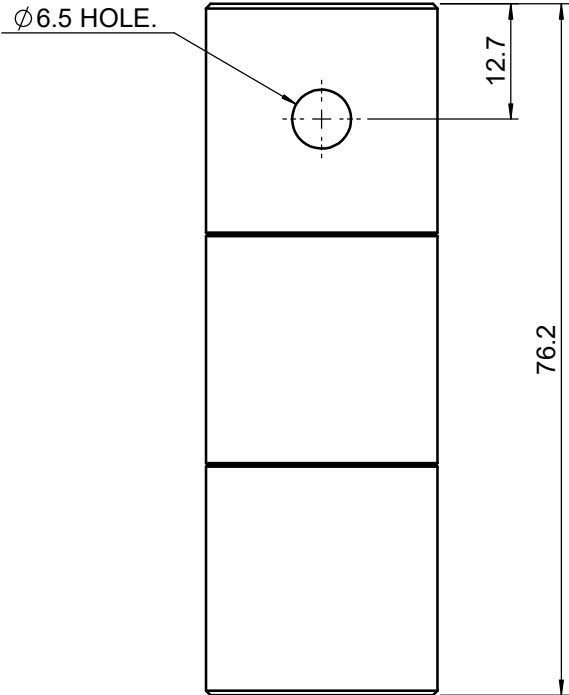

 Unice E-O Services Inc. No.5, Andong Rd., Chung Li District, Taoyuan City 32063, Taiwan, R.O.C.			TITLE:	
			02FEP-3	
			DWG. NO.	02FEP-3
			MATERIAL:	
			N/A	
DRAWN	Miki	2010/12/30	SCALE:	1.2:1
ENG APPR.	Johnny	2010/12/30	REV	0